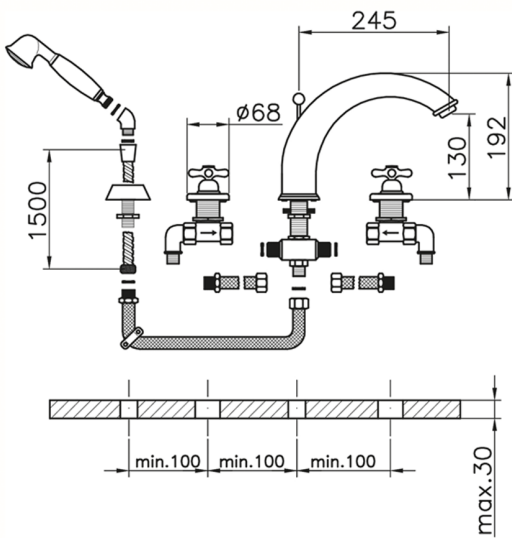

Deck-mounted 4-hole bath mixer CROISETTE_CS000260

MODEL **CS000260**

Deck-mounted 4-hole bath mixer, 2-outlet diverter, classic D.53 mm Brass one spray handshower, 150 cm. Pull-out flexible hose

AVAILABLE FINISHINGS

-  **21** 21 Chrome
-  **27** 27 Old Bronze
-  **2G** 2G Antique Gold
-  **2W** 2W Brushed Gold

CHARACTERISTICS

2026-04-05