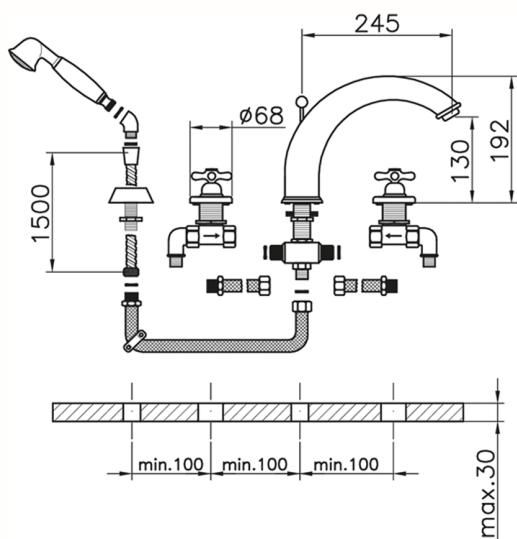

Deck-mounted 4-hole bath mixer CROISSETTE_CS000260

MODEL **CS000260**

Deck-mounted 4-hole bath mixer, 2-outlet diverter, classic D.53 mm Brass one spray handshower, 150 cm. Pull-out flexible hose

AVAILABLE FINISHINGS

-  **21** 21 Chrome
-  **27** 27 Old Bronze
-  **2G** 2G Antique Gold
-  **2W** 2W Brushed Gold

CHARACTERISTICS

2026-06-13