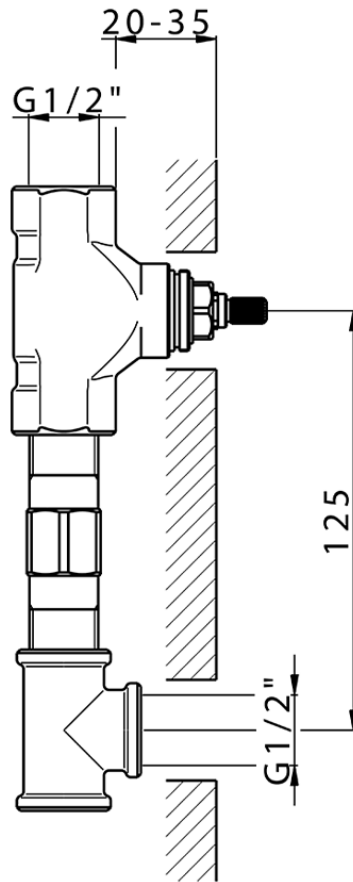

Exposed part for concealed washbasin mixer NUOVA KIRUNA\_K2013511

K2013511

<https://en.huberitalia.com/exposed-part-for-concealed-washbasin-mixer-nuova-kiruna-k2013511>

ZB033511

<https://en.huberitalia.com/concealed-washbasin-mixer-concealed-zb033511>