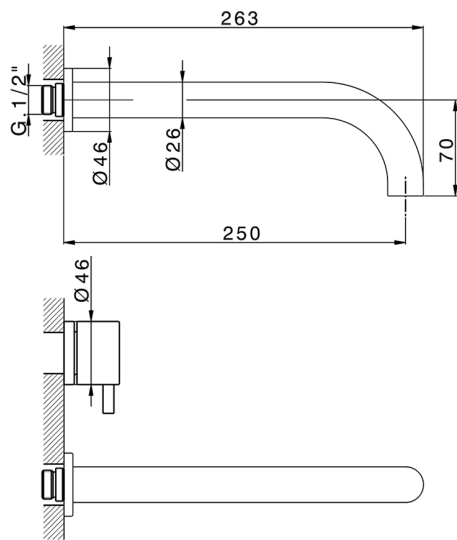

Exposed part for concealed washbasin mixer NUOVA KIRUNA_K2013511

MODEL **K2013511**

Exposed part for concealed washbasin mixer, without concealed part, spout L.250 mm, for items ZB033511

AVAILABLE FINISHINGS

-  **21** 21 Chrome
-  **26** 26 Old Copper
-  **2F** 2F Brushed Nickel
-  **2W** 2W Brushed Gold
-  **40** 40 Matt Black
-  **4Q** 4Q Matt White

CHARACTERISTICS

Installation **Concealed**

Required concealed parts **ZB033511**

Exposed part for concealed washbasin mixer NUOVA KIRUNA_K2013511

K2013511

<https://en.huberitalia.com/exposed-part-for-concealed-washbasin-mixer-nuova-kiruna-k2013511>

Concealed washbasin mixer CONCEALED_ZB033511

MODEL **ZB033511**

Concealed washbasin mixer, right headvalve - left headvalve

AVAILABLE FINISHINGS

 **04** 04 Without finishing

CHARACTERISTICS

Installation	Concealed
Concealed	1

2024-12-22