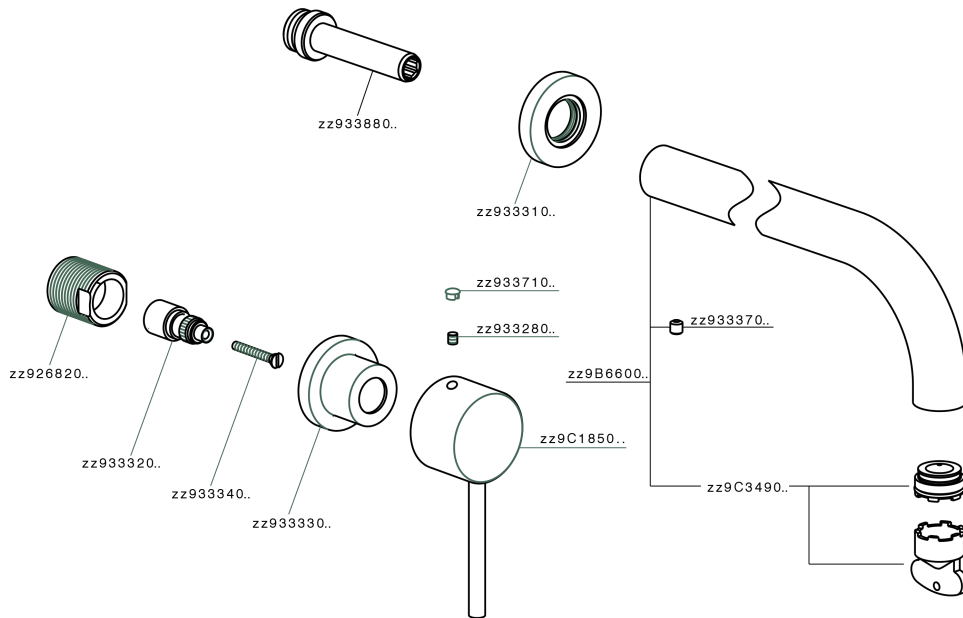

Exposed part for concealed washbasin mixer NUOVA KIRUNA_K2013511

MODEL **K2013511**

Exposed part for concealed washbasin mixer, without concealed part, spout L.250 mm, for items ZB033511

AVAILABLE FINISHINGS

-  **21** 21 Chrome
-  **26** 26 Old Copper
-  **2F** 2F Brushed Nickel
-  **2W** 2W Brushed Gold
-  **40** 40 Matt Black
-  **4Q** 4Q Matt White

CHARACTERISTICS

Installation **Concealed**

Required concealed parts **ZB033511**

Exposed part for concealed washbasin mixer NUOVA KIRUNA_K2013511

K2013511

<https://en.huberitalia.com/exposed-part-for-concealed-washbasin-mixer-nuova-kiruna-k2013511>

Concealed washbasin mixer CONCEALED_ZB033511

MODEL **ZB033511**

Concealed washbasin mixer, right headvalve - left headvalve

AVAILABLE FINISHINGS

 **04** 04 Without finishing

CHARACTERISTICS

Installation	Concealed
Concealed	1

2024-12-22