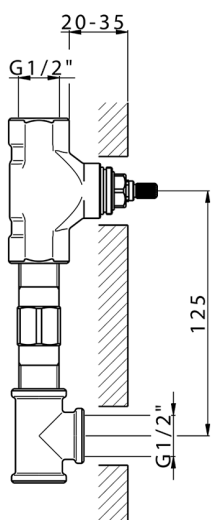

Exposed part for concealed washbasin mixer NUOVA KIRUNA_K2013511

MODEL **K2013511**

Exposed part for concealed washbasin mixer, without concealed part, spout L.250 mm, for items ZB033511

AVAILABLE FINISHINGS

-  **21** 21 Chrome
-  **26** 26 Old Copper
-  **2F** 2F Brushed Nickel
-  **2W** 2W Brushed Gold
-  **40** 40 Matt Black
-  **4Q** 4Q Matt White

CHARACTERISTICS

Installation **Concealed**

Required concealed parts **ZB033511**

Exposed part for concealed washbasin mixer NUOVA KIRUNA_K2013511

K2013511

<https://en.huberitalia.com/exposed-part-for-concealed-washbasin-mixer-nuova-kiruna-k2013511>

Concealed washbasin mixer CONCEALED_ZB033511

MODEL **ZB033511**

Concealed washbasin mixer, right headvalve - left headvalve

AVAILABLE FINISHINGS

 **04** 04 Without finishing

CHARACTERISTICS

Installation	Concealed
Concealed	1

2024-12-22