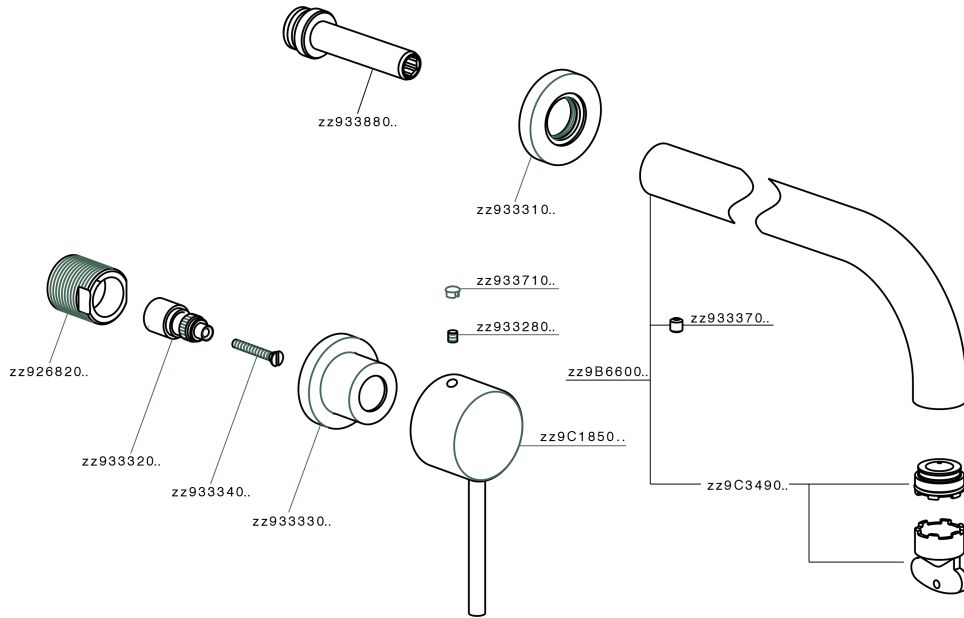

Exposed part for concealed washbasin mixer NUOVA KIRUNA_K2013511

K2013511

<https://en.huberitalia.com/exposed-part-for-concealed-washbasin-mixer-nuova-kiruna-k2013511>

Concealed washbasin mixer CONCEALED_ZB033511

ZB033511

<https://en.huberitalia.com/concealed-washbasin-mixer-concealed-zb033511>

2024-12-22