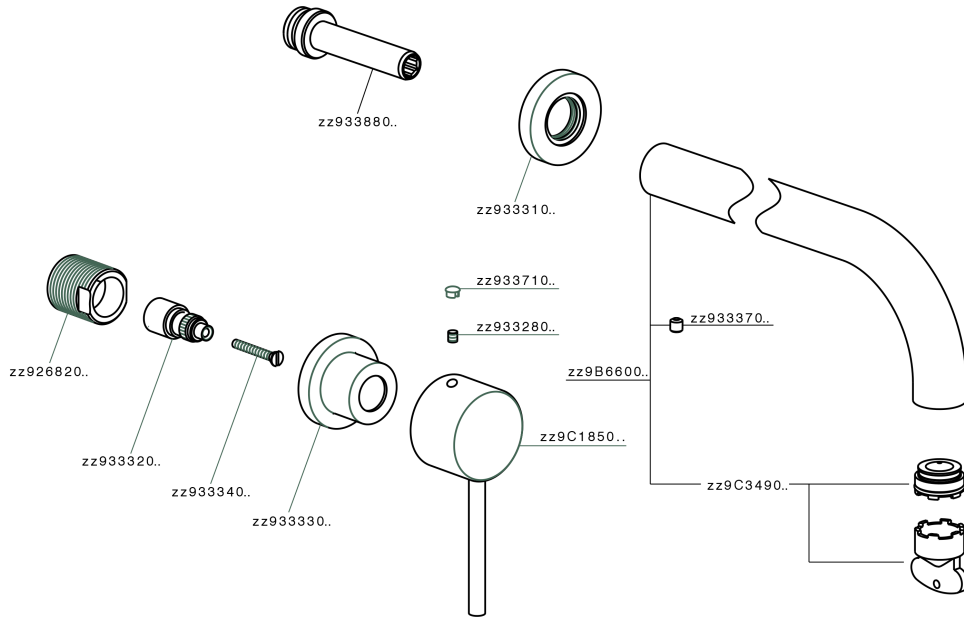

Exposed part for concealed washbasin mixer NUOVA KIRUNA_K2013511

MODEL **K2013511**

Exposed part for concealed washbasin mixer, without concealed part, spout L.250 mm, for items ZB033511

AVAILABLE FINISHINGS

-  **21** 21 Chrome
-  **26** 26 Old Copper
-  **2F** 2F Brushed Nickel
-  **2W** 2W Brushed Gold
-  **40** 40 Matt Black
-  **4Q** 4Q Matt White

CHARACTERISTICS

Installation **Concealed**

Required concealed parts **ZB033511**

Exposed part for concealed washbasin mixer NUOVA KIRUNA_K2013511

K2013511

<https://en.huberitalia.com/exposed-part-for-concealed-washbasin-mixer-nuova-kiruna-k2013511>

Concealed washbasin mixer CONCEALED_ZB033511

MODEL **ZB033511**

Concealed washbasin mixer, right headvalve - left headvalve

AVAILABLE FINISHINGS

04 04 Without finishing

CHARACTERISTICS

Installation	Concealed
Concealed	1

2024-12-22