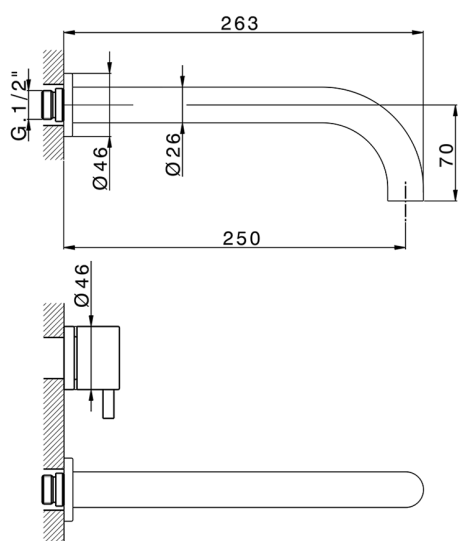

Exposed part for concealed washbasin mixer NUOVA KIRUNA_K2013511

MODEL **K2013511**

Exposed part for concealed washbasin mixer, without concealed part, spout L.250 mm, for items ZB033511

AVAILABLE FINISHINGS

-  **21** 21 Chrome
-  **26** 26 Old Copper
-  **2F** 2F Brushed Nickel
-  **2W** 2W Brushed Gold
-  **40** 40 Matt Black
-  **4Q** 4Q Matt White

CHARACTERISTICS

Installation **Concealed**

Required concealed parts **ZB033511**

Exposed part for concealed washbasin mixer NUOVA KIRUNA_K2013511

K2013511

<https://en.huberitalia.com/exposed-part-for-concealed-washbasin-mixer-nuova-kiruna-k2013511>

Concealed washbasin mixer CONCEALED_ZB033511

MODEL **ZB033511**

Concealed washbasin mixer, right headvalve - left headvalve

AVAILABLE FINISHINGS

04 04 Without finishing

CHARACTERISTICS

Installation	Concealed
Concealed	1

2024-12-22