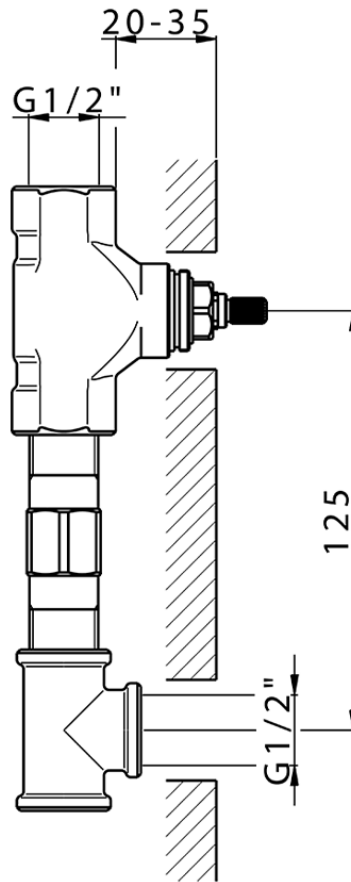

Exposed part for concealed washbasin mixer NUOVA KIRUNA_K2013511

K2013511

<https://en.huberitalia.com/exposed-part-for-concealed-washbasin-mixer-nuova-kiruna-k2013511>

ZB033511

<https://en.huberitalia.com/concealed-washbasin-mixer-concealed-zb033511>