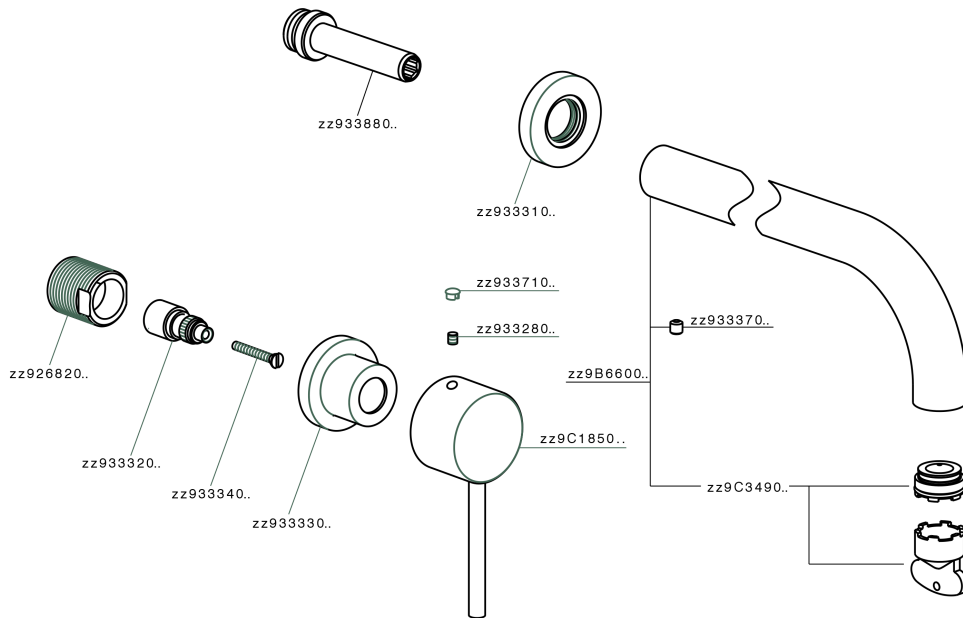

Exposed part for concealed washbasin mixer NUOVA KIRUNA_K2013511

K2013511

<https://en.huberitalia.com/exposed-part-for-concealed-washbasin-mixer-nuova-kiruna-k2013511>

Concealed washbasin mixer CONCEALED_ZB033511

ZB033511

<https://en.huberitalia.com/concealed-washbasin-mixer-concealed-zb033511>

2024-12-22