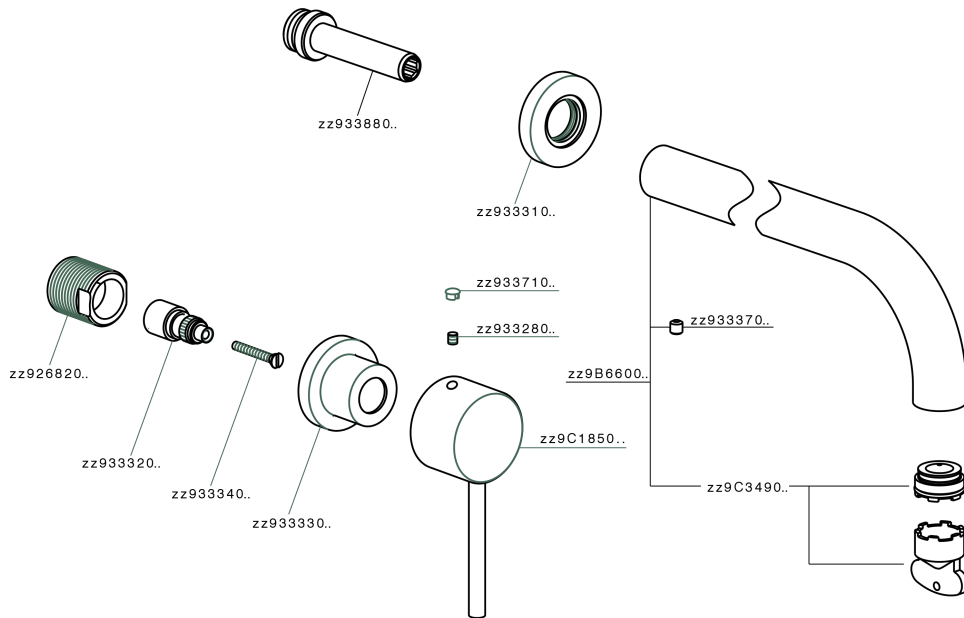

Exposed part for concealed washbasin mixer NUOVA KIRUNA_K2013511

MODEL **K2013511**

Exposed part for concealed washbasin mixer, without concealed part, spout L.250 mm, for items ZB033511

AVAILABLE FINISHINGS

-  **21** 21 Chrome
-  **26** 26 Old Copper
-  **2F** 2F Brushed Nickel
-  **2W** 2W Brushed Gold
-  **40** 40 Matt Black
-  **4Q** 4Q Matt White

CHARACTERISTICS

Installation **Concealed**
 Required concealed parts **ZB033511**

Exposed part for concealed washbasin mixer NUOVA KIRUNA_K2013511

K2013511

<https://en.huberitalia.com/exposed-part-for-concealed-washbasin-mixer-nuova-kiruna-k2013511>

Concealed washbasin mixer CONCEALED_ZB033511

MODEL **ZB033511**

Concealed washbasin mixer, right headvalve - left headvalve

AVAILABLE FINISHINGS

04 04 Without finishing

CHARACTERISTICS

Installation	Concealed
Concealed	1

2024-12-22