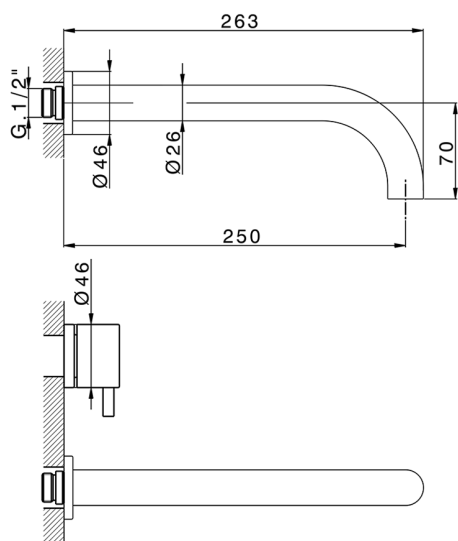

Exposed part for concealed washbasin mixer NUOVA KIRUNA_K2013511

MODEL **K2013511**

Exposed part for concealed washbasin mixer, without concealed part, spout L.250 mm, for items ZB033511

AVAILABLE FINISHINGS

-  **21** 21 Chrome
-  **26** 26 Old Copper
-  **2F** 2F Brushed Nickel
-  **2W** 2W Brushed Gold
-  **40** 40 Matt Black
-  **4Q** 4Q Matt White

CHARACTERISTICS

Installation **Concealed**
 Required concealed parts **ZB033511**

Exposed part for concealed washbasin mixer NUOVA KIRUNA_K2013511

K2013511

<https://en.huberitalia.com/exposed-part-for-concealed-washbasin-mixer-nuova-kiruna-k2013511>

Concealed washbasin mixer CONCEALED_ZB033511

MODEL **ZB033511**

Concealed washbasin mixer, right headvalve - left headvalve

AVAILABLE FINISHINGS

04 04 Without finishing

CHARACTERISTICS

Installation	Concealed
Concealed	1

2024-12-22