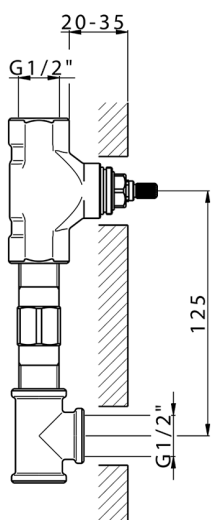

Exposed part for concealed washbasin mixer NUOVA KIRUNA_K2013511

MODEL **K2013511**

Exposed part for concealed washbasin mixer, without concealed part, spout L.250 mm, for items ZB033511

AVAILABLE FINISHINGS

-  **21** 21 Chrome
-  **26** 26 Old Copper
-  **2F** 2F Brushed Nickel
-  **2W** 2W Brushed Gold
-  **40** 40 Matt Black
-  **4Q** 4Q Matt White

CHARACTERISTICS

Installation **Concealed**
 Required concealed parts **ZB033511**

Exposed part for concealed washbasin mixer NUOVA KIRUNA_K2013511

K2013511

<https://en.huberitalia.com/exposed-part-for-concealed-washbasin-mixer-nuova-kiruna-k2013511>

Concealed washbasin mixer CONCEALED_ZB033511

MODEL **ZB033511**

Concealed washbasin mixer, right headvalve - left headvalve

AVAILABLE FINISHINGS

04 04 Without finishing

CHARACTERISTICS

Installation	Concealed
Concealed	1

2024-12-22