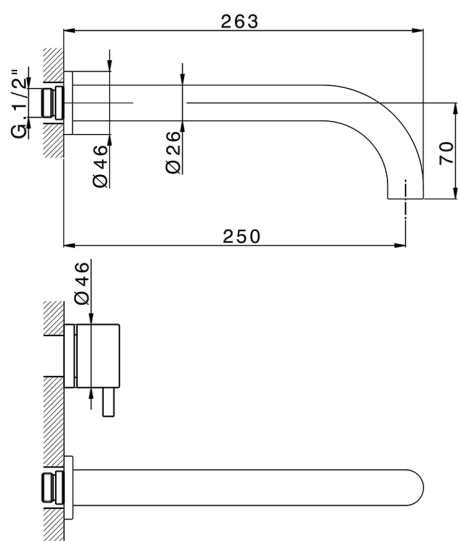

Exposed part for concealed washbasin mixer NUOVA KIRUNA_K2013511

MODEL **K2013511**

Exposed part for concealed washbasin mixer, without concealed part, spout L.250 mm, for items ZB033511

AVAILABLE FINISHINGS

-  **21** 21 Chrome
-  **26** 26 Old Copper
-  **2F** 2F Brushed Nickel
-  **2W** 2W Brushed Gold
-  **40** 40 Matt Black
-  **4Q** 4Q Matt White

CHARACTERISTICS

Installation **Concealed**

Required concealed parts **ZB033511**

Exposed part for concealed washbasin mixer NUOVA KIRUNA_K2013511

K2013511

<https://en.huberitalia.com/exposed-part-for-concealed-washbasin-mixer-nuova-kiruna-k2013511>

Concealed washbasin mixer CONCEALED_ZB033511

MODEL **ZB033511**

Concealed washbasin mixer, right headvalve - left headvalve

AVAILABLE FINISHINGS

04 04 Without finishing

CHARACTERISTICS

Installation	Concealed
Concealed	1

2024-12-22