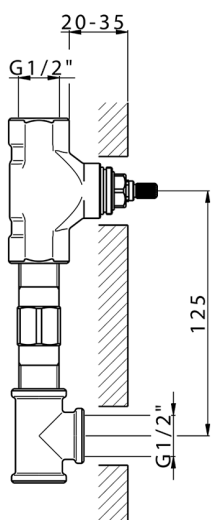

Exposed part for concealed washbasin mixer NUOVA KIRUNA_K2013511

MODEL **K2013511**

Exposed part for concealed washbasin mixer, without concealed part, spout L.250 mm, for items ZB033511

AVAILABLE FINISHINGS

-  **21** 21 Chrome
-  **26** 26 Old Copper
-  **2F** 2F Brushed Nickel
-  **2W** 2W Brushed Gold
-  **40** 40 Matt Black
-  **4Q** 4Q Matt White

CHARACTERISTICS

Installation **Concealed**

Required concealed parts **ZB033511**

Exposed part for concealed washbasin mixer NUOVA KIRUNA_K2013511

K2013511

<https://en.huberitalia.com/exposed-part-for-concealed-washbasin-mixer-nuova-kiruna-k2013511>

Concealed washbasin mixer CONCEALED_ZB033511

MODEL **ZB033511**

Concealed washbasin mixer, right headvalve - left headvalve

AVAILABLE FINISHINGS

04 04 Without finishing

CHARACTERISTICS

Installation	Concealed
Concealed	1

2024-12-22