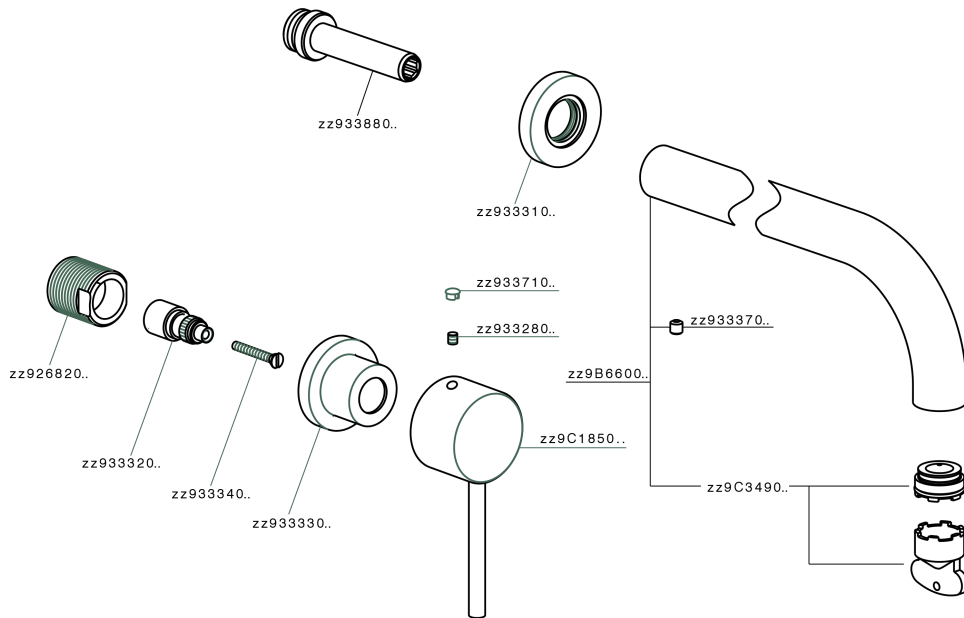

Exposed part for concealed washbasin mixer NUOVA KIRUNA_K2013511

MODEL **K2013511**

Exposed part for concealed washbasin mixer, without concealed part, spout L.250 mm, for items ZB033511

AVAILABLE FINISHINGS

-  **21** 21 Chrome
-  **26** 26 Old Copper
-  **2F** 2F Brushed Nickel
-  **2W** 2W Brushed Gold
-  **40** 40 Matt Black
-  **4Q** 4Q Matt White

CHARACTERISTICS

Installation **Concealed**

Required concealed parts **ZB033511**

Exposed part for concealed washbasin mixer NUOVA KIRUNA_K2013511

K2013511

<https://en.huberitalia.com/exposed-part-for-concealed-washbasin-mixer-nuova-kiruna-k2013511>

Concealed washbasin mixer CONCEALED_ZB033511

MODEL **ZB033511**

Concealed washbasin mixer, right headvalve - left headvalve

AVAILABLE FINISHINGS

04 04 Without finishing

CHARACTERISTICS

Installation	Concealed
Concealed	1

2024-12-22