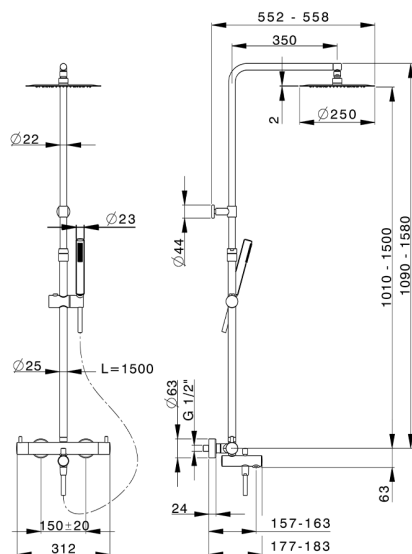

3-function Thermostatic shower set COLUMNS_MTC8501D

MODEL **MTC8501D**

3-Function thermostatic bath set, adjustable Column, 23 mm Brass One Spray handshower, 250 mm round showerhead 2 mm thick INOX, 150 cm smooth SUPREME Flexible Hose

AVAILABLE FINISHINGS

CHARACTERISTICS

Cartridge Spare Parts **22.04A.AR - ZZ97279004**

Argo 2 (long filter) Thermostatic Valve

DeviaStop

The Huber Devia Stop technology allows to adjust the water flow and to direct it to the selected output point (overhead soaker, hand shower, etc).