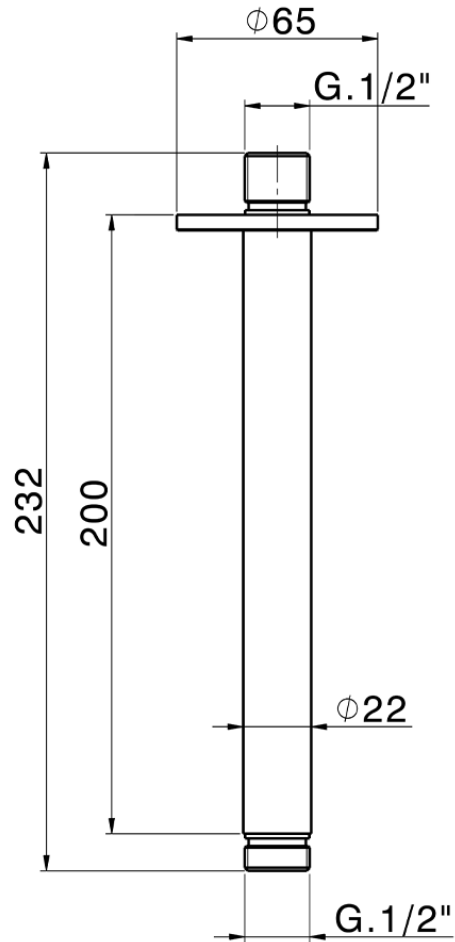

## Ceiling shower arm SHOWER\_SS013561

SS013561

<https://en.huberitalia.com/ceiling-shower-arm-shower-ss013561>

2026-06-30