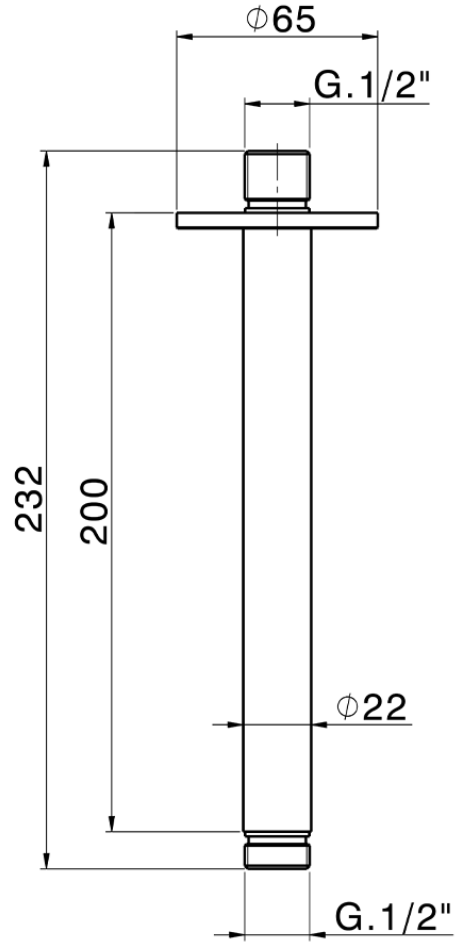

Ceiling shower arm SHOWER_SS013561

SS013561

<https://en.huberitalia.com/ceiling-shower-arm-shower-ss013561>

2026-04-28