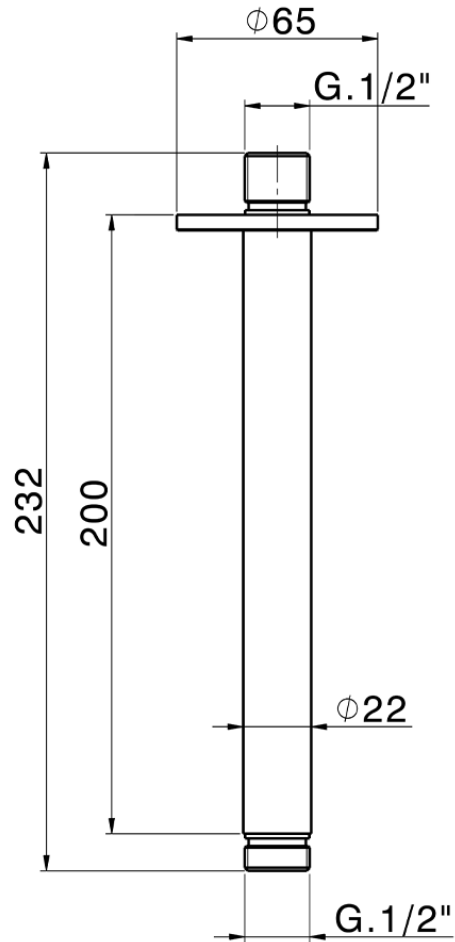

## Ceiling shower arm SHOWER\_SS013561

SS013561

<https://en.huberitalia.com/ceiling-shower-arm-shower-ss013561>

2026-05-19