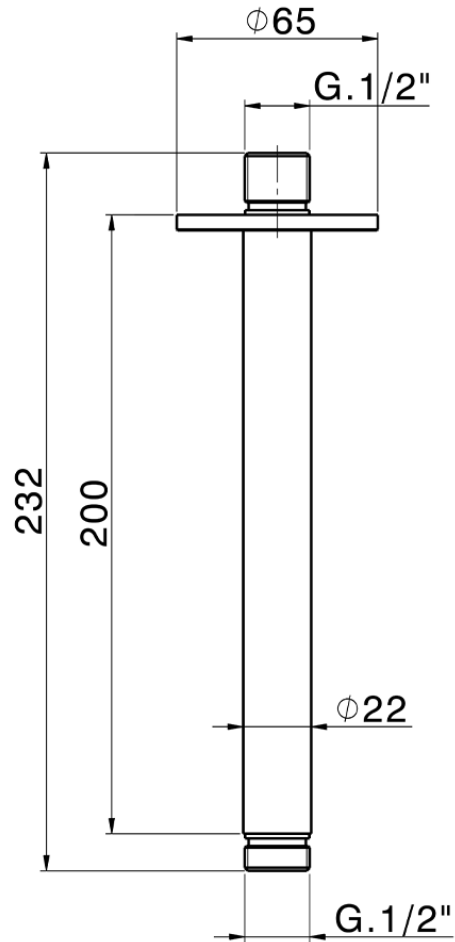

Ceiling shower arm SHOWER_SS013561

SS013561

<https://en.huberitalia.com/ceiling-shower-arm-shower-ss013561>

2026-04-07