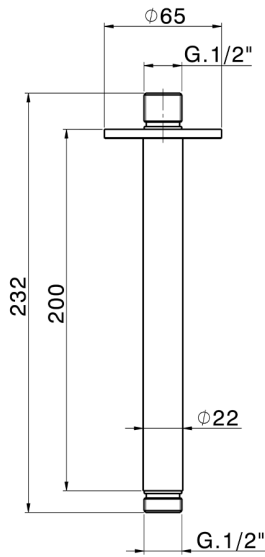

Ceiling shower arm SHOWER_SS013561

MODEL **SS013561**

Ceiling shower arm, 200 mm length, Inox AISI 316L

AVAILABLE FINISHINGS

D1 D1 Brushed Inox

CHARACTERISTICS

2026-05-19