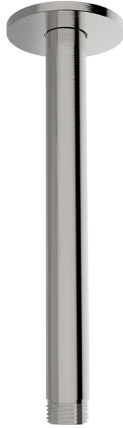

Ceiling shower arm SHOWER_SS013561

MODEL **SS013561**

Ceiling shower arm, 200 mm length, Inox AISI 316L

AVAILABLE FINISHINGS

D1 D1 Brushed Inox

CHARACTERISTICS

2026-04-08