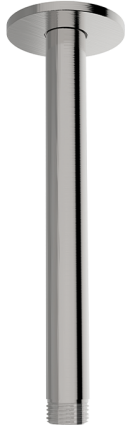

Ceiling shower arm SHOWER_SS013561

MODEL **SS013561**

Ceiling shower arm, 200 mm length, Inox AISI 316L

AVAILABLE FINISHINGS

D1 D1 Brushed Inox

CHARACTERISTICS

2026-04-28