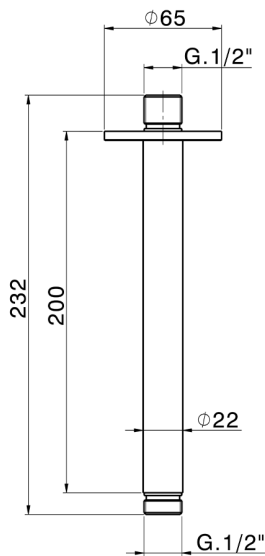

Ceiling shower arm SHOWER_SS013561

MODEL **SS013561**

Ceiling shower arm, 200 mm length, Inox AISI 316L

AVAILABLE FINISHINGS

D1 D1 Brushed Inox

CHARACTERISTICS

2026-04-08