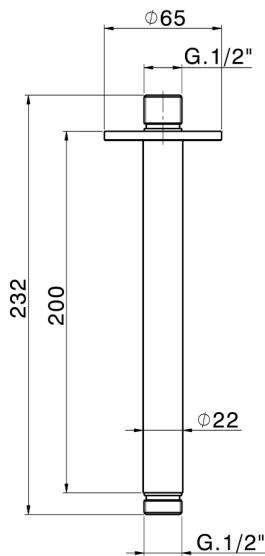

Ceiling shower arm SHOWER_SS013561

MODEL **SS013561**

Ceiling shower arm, 200 mm length, Inox AISI 316L

AVAILABLE FINISHINGS

D1 D1 Brushed Inox

CHARACTERISTICS

2026-06-29