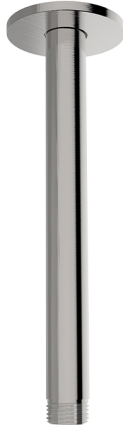

Ceiling shower arm SHOWER_SS013561

MODEL **SS013561**

Ceiling shower arm, 200 mm length, Inox AISI 316L

AVAILABLE FINISHINGS

D1 D1 Brushed Inox

CHARACTERISTICS

2026-06-29