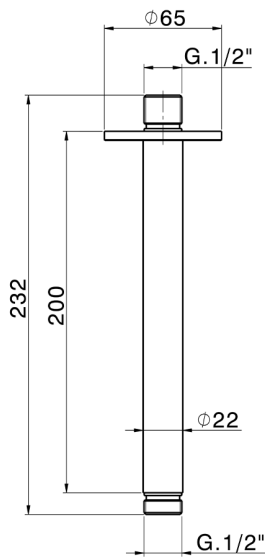

Ceiling shower arm SHOWER_SS013561

MODEL **SS013561**

Ceiling shower arm, 200 mm length, Inox AISI 316L

AVAILABLE FINISHINGS

D1 D1 Brushed Inox

CHARACTERISTICS

2026-04-28