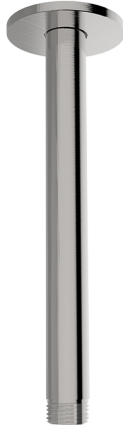

Ceiling shower arm SHOWER_SS013561

MODEL **SS013561**

Ceiling shower arm, 200 mm length, Inox AISI 316L

AVAILABLE FINISHINGS

D1 D1 Brushed Inox

CHARACTERISTICS

2026-05-19