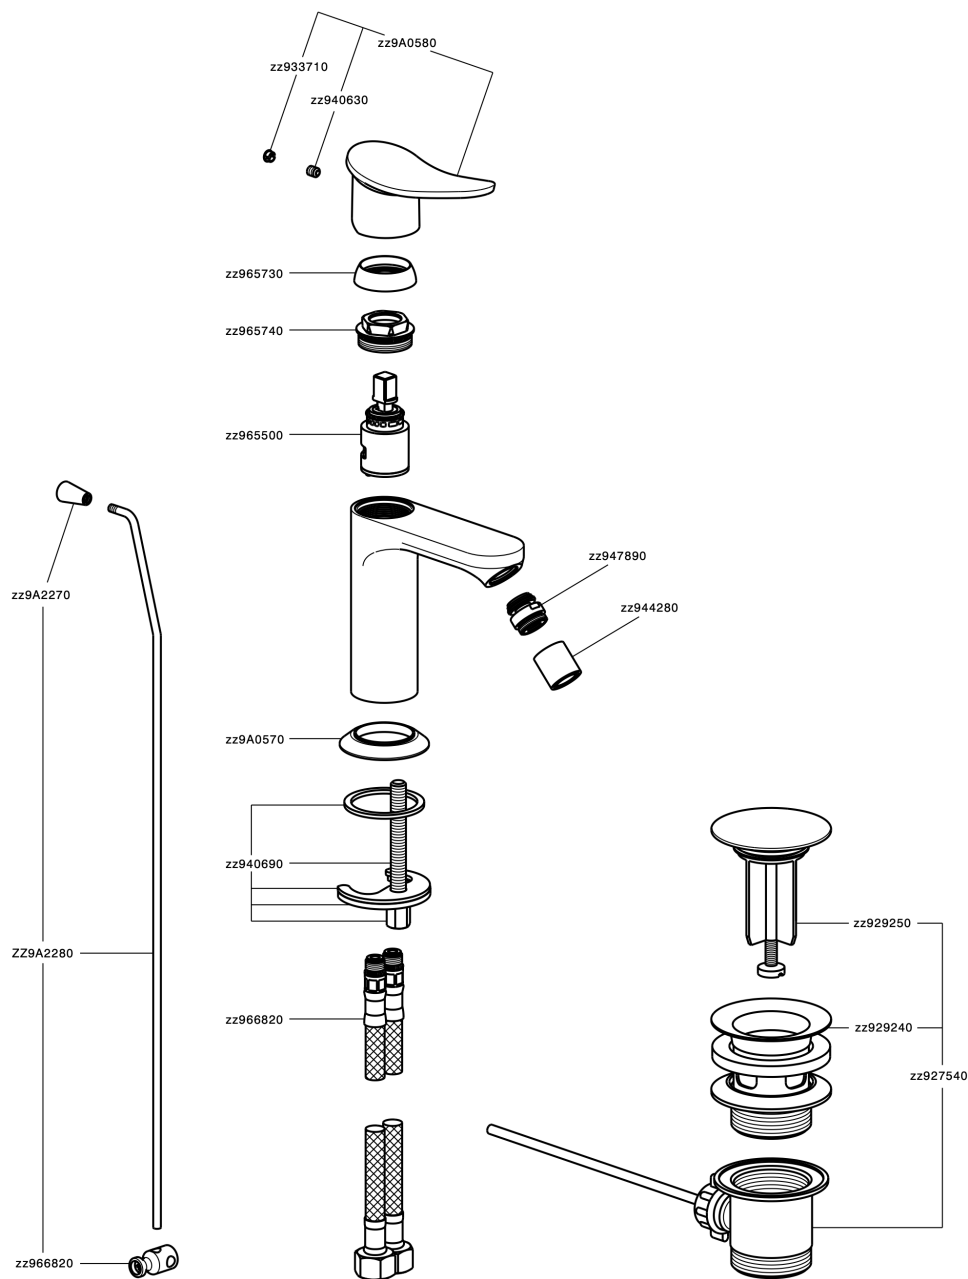

## Single lever bidet mixer HARLOCK\_HC000554

MODEL **HC000554**

Single lever bidet mixer, with 1" 1/4 automatic pop-up waste, G.3/8" stainless steel flexible hoses

### CHARACTERISTICS

Cartridge Spare Parts **ZZ96550000**

**25 mm Cartridge**

## Single lever bidet mixer HARLOCK\_HC000554

HC000554

<https://en.huberitalia.com/single-lever-bidet-mixer-harlock-hc000554>

2024-12-22