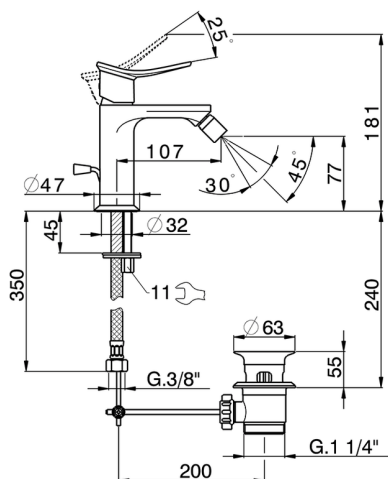

## Single lever bidet mixer HARLOCK\_HC000554

MODEL **HC000554**

Single lever bidet mixer, with 1" 1/4 automatic pop-up waste, G.3/8" stainless steel flexible hoses

### CHARACTERISTICS

Cartridge Spare Parts **ZZ96550000**

**25 mm Cartridge**

## Single lever bidet mixer HARLOCK\_HC000554

HC000554

<https://en.huberitalia.com/single-lever-bidet-mixer-harlock-hc000554>

2024-12-22