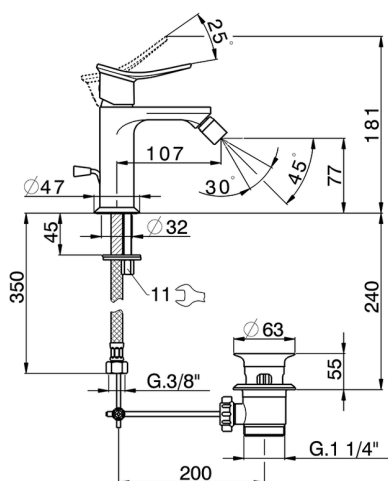

Single lever bidet mixer HARLOCK_HC000554

MODEL **HC000554**

Single lever bidet mixer, with 1" 1/4 automatic pop-up waste, G.3/8" stainless steel flexible hoses

AVAILABLE FINISHINGS

-  **21** 21 Chrome
-  **2P** 2P Rose Gold
-  **2Q** 2Q Black Titanium
-  **40** 40 Matt Black
-  **4Q** 4Q Matt White
-  **6T** 6T Chrome/Matt Black

CHARACTERISTICS

Cartridge Spare Parts **ZZ96550000**

25 mm Cartridge

Single lever bidet mixer HARLOCK_HC000554

HC000554

<https://en.huberitalia.com/single-lever-bidet-mixer-harlock-hc000554>

2025-01-05