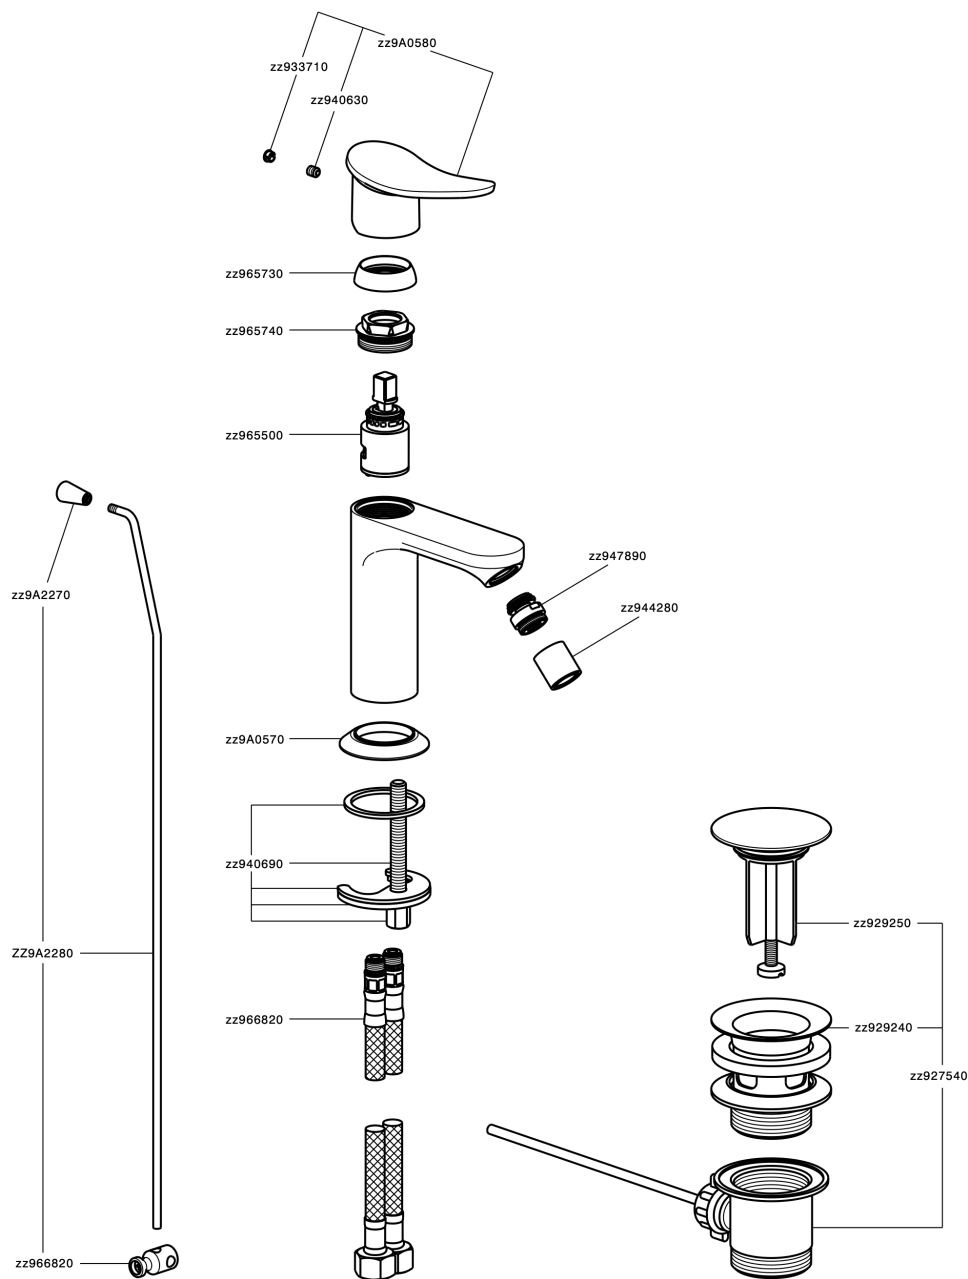

Single lever bidet mixer HARLOCK_HC000554

MODEL **HC000554**

Single lever bidet mixer, with 1" 1/4 automatic pop-up waste, G.3/8" stainless steel flexible hoses

AVAILABLE FINISHINGS

-  **21** 21 Chrome
-  **2P** 2P Rose Gold
-  **2Q** 2Q Black Titanium
-  **40** 40 Matt Black
-  **4Q** 4Q Matt White
-  **6T** 6T Chrome/Matt Black

CHARACTERISTICS

Cartridge Spare Parts **ZZ96550000**

25 mm Cartridge

Single lever bidet mixer HARLOCK_HC000554

HC000554

<https://en.huberitalia.com/single-lever-bidet-mixer-harlock-hc000554>

2025-01-05