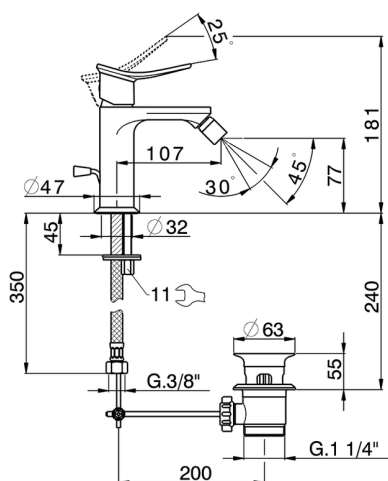

Single lever bidet mixer HARLOCK_HC000554

MODEL **HC000554**

Single lever bidet mixer, with 1" 1/4 automatic pop-up waste, G.3/8" stainless steel flexible hoses

AVAILABLE FINISHINGS

-  **21** 21 Chrome
-  **2P** 2P Rose Gold
-  **2Q** 2Q Black Titanium
-  **40** 40 Matt Black
-  **4Q** 4Q Matt White
-  **6T** 6T Chrome/Matt Black

CHARACTERISTICS

Cartridge Spare Parts **ZZ96550000**

25 mm Cartridge

Single lever bidet mixer HARLOCK_HC000554

HC000554

<https://en.huberitalia.com/single-lever-bidet-mixer-harlock-hc000554>

2024-12-22