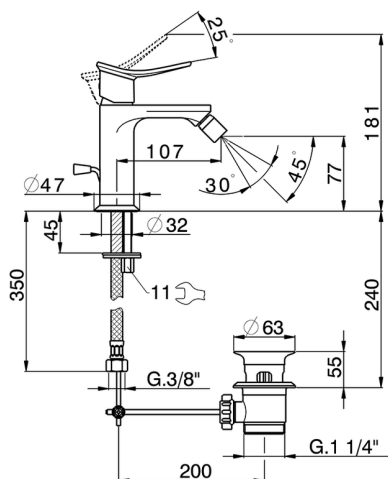

## Single lever bidet mixer HARLOCK\_HC000554

MODEL **HC000554**

Single lever bidet mixer, with 1" 1/4 automatic pop-up waste, G.3/8" stainless steel flexible hoses

### CHARACTERISTICS

Cartridge Spare Parts **ZZ96550000**

**25 mm Cartridge**

## Single lever bidet mixer HARLOCK\_HC000554

HC000554

<https://en.huberitalia.com/single-lever-bidet-mixer-harlock-hc000554>

2025-01-07