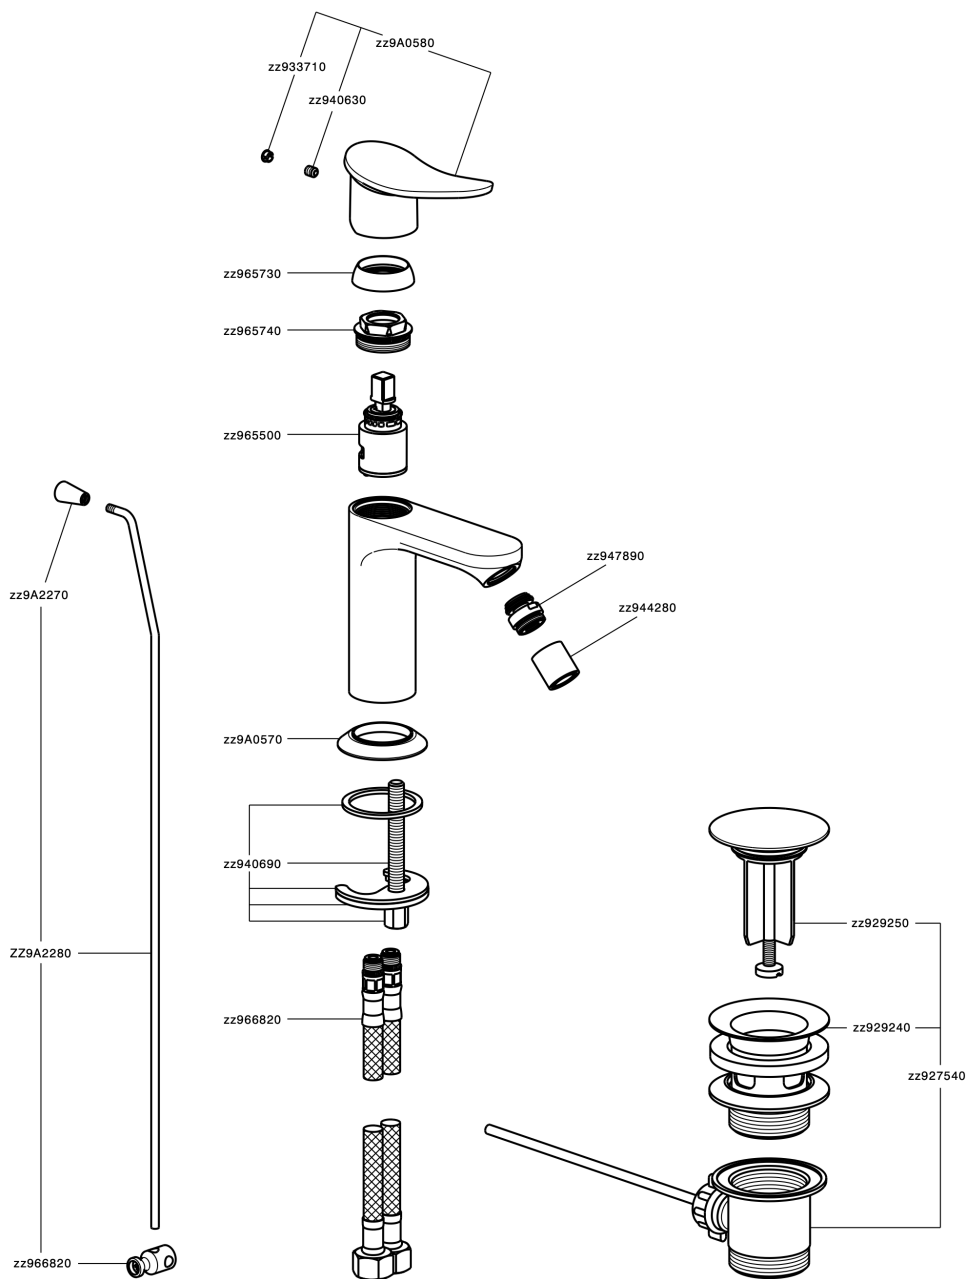

## Single lever bidet mixer HARLOCK\_HC000554

MODEL **HC000554**

Single lever bidet mixer, with 1" 1/4 automatic pop-up waste, G.3/8" stainless steel flexible hoses

### CHARACTERISTICS

Cartridge Spare Parts **ZZ96550000**

**25 mm Cartridge**

## Single lever bidet mixer HARLOCK\_HC000554

HC000554

<https://en.huberitalia.com/single-lever-bidet-mixer-harlock-hc000554>

2025-01-07