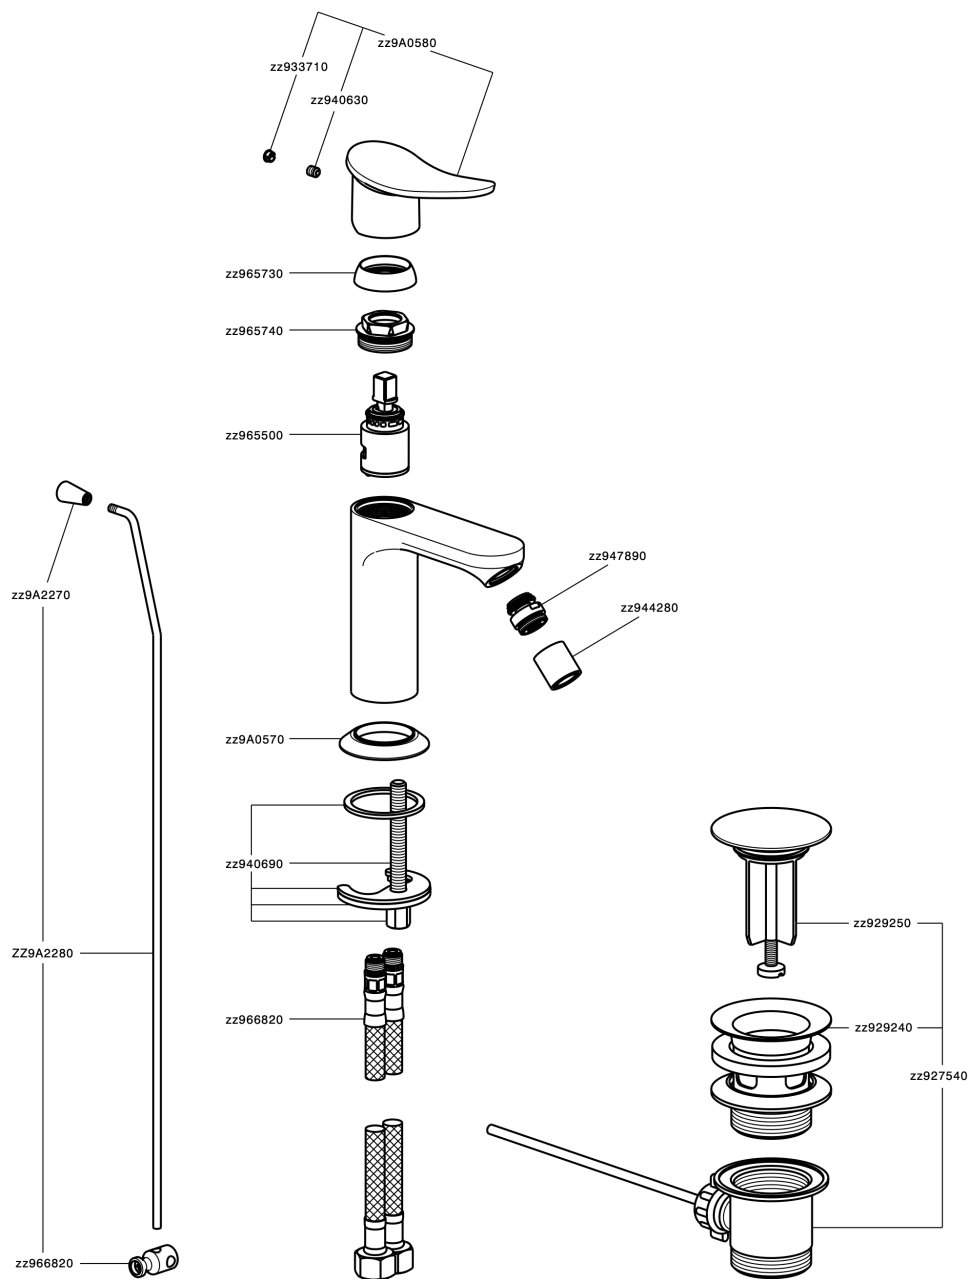

Single lever bidet mixer HARLOCK_HC000554

MODEL **HC000554**

Single lever bidet mixer, with 1" 1/4 automatic pop-up waste, G.3/8" stainless steel flexible hoses

AVAILABLE FINISHINGS

-  **21** 21 Chrome
-  **2P** 2P Rose Gold
-  **2Q** 2Q Black Titanium
-  **40** 40 Matt Black
-  **4Q** 4Q Matt White
-  **6T** 6T Chrome/Matt Black

CHARACTERISTICS

Cartridge Spare Parts **ZZ96550000**

25 mm Cartridge

Single lever bidet mixer HARLOCK_HC000554

HC000554

<https://en.huberitalia.com/single-lever-bidet-mixer-harlock-hc000554>

2024-12-04