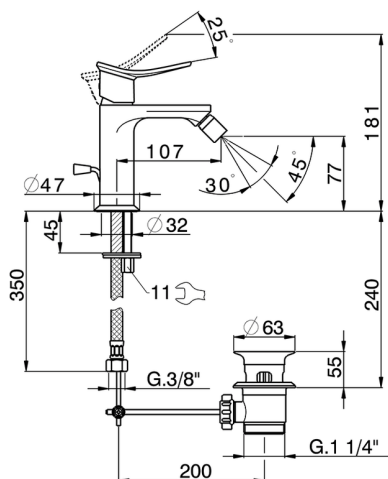

Single lever bidet mixer HARLOCK_HC000554

MODEL **HC000554**

Single lever bidet mixer, with 1" 1/4 automatic pop-up waste, G.3/8" stainless steel flexible hoses

AVAILABLE FINISHINGS

-  **21** 21 Chrome
-  **2P** 2P Rose Gold
-  **2Q** 2Q Black Titanium
-  **40** 40 Matt Black
-  **4Q** 4Q Matt White
-  **6T** 6T Chrome/Matt Black

CHARACTERISTICS

Cartridge Spare Parts **ZZ96550000**

25 mm Cartridge

Single lever bidet mixer HARLOCK_HC000554

HC000554

<https://en.huberitalia.com/single-lever-bidet-mixer-harlock-hc000554>

2024-12-04