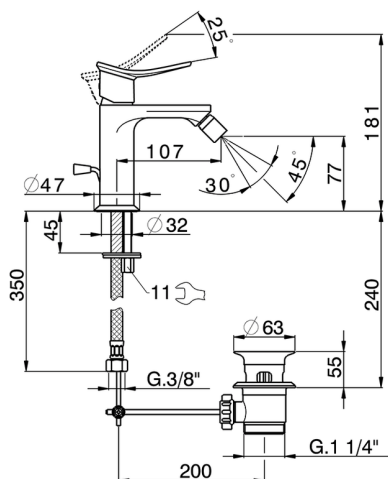

Single lever bidet mixer HARLOCK_HC000554

MODEL **HC000554**

Single lever bidet mixer, with 1" 1/4 automatic pop-up waste, G.3/8" stainless steel flexible hoses

AVAILABLE FINISHINGS

-  **21** 21 Chrome
-  **2P** 2P Rose Gold
-  **2Q** 2Q Black Titanium
-  **40** 40 Matt Black
-  **4Q** 4Q Matt White
-  **6T** 6T Chrome/Matt Black

CHARACTERISTICS

Cartridge Spare Parts **ZZ96550000**

25 mm Cartridge

Single lever bidet mixer HARLOCK_HC000554

HC000554

<https://en.huberitalia.com/single-lever-bidet-mixer-harlock-hc000554>

2024-12-22