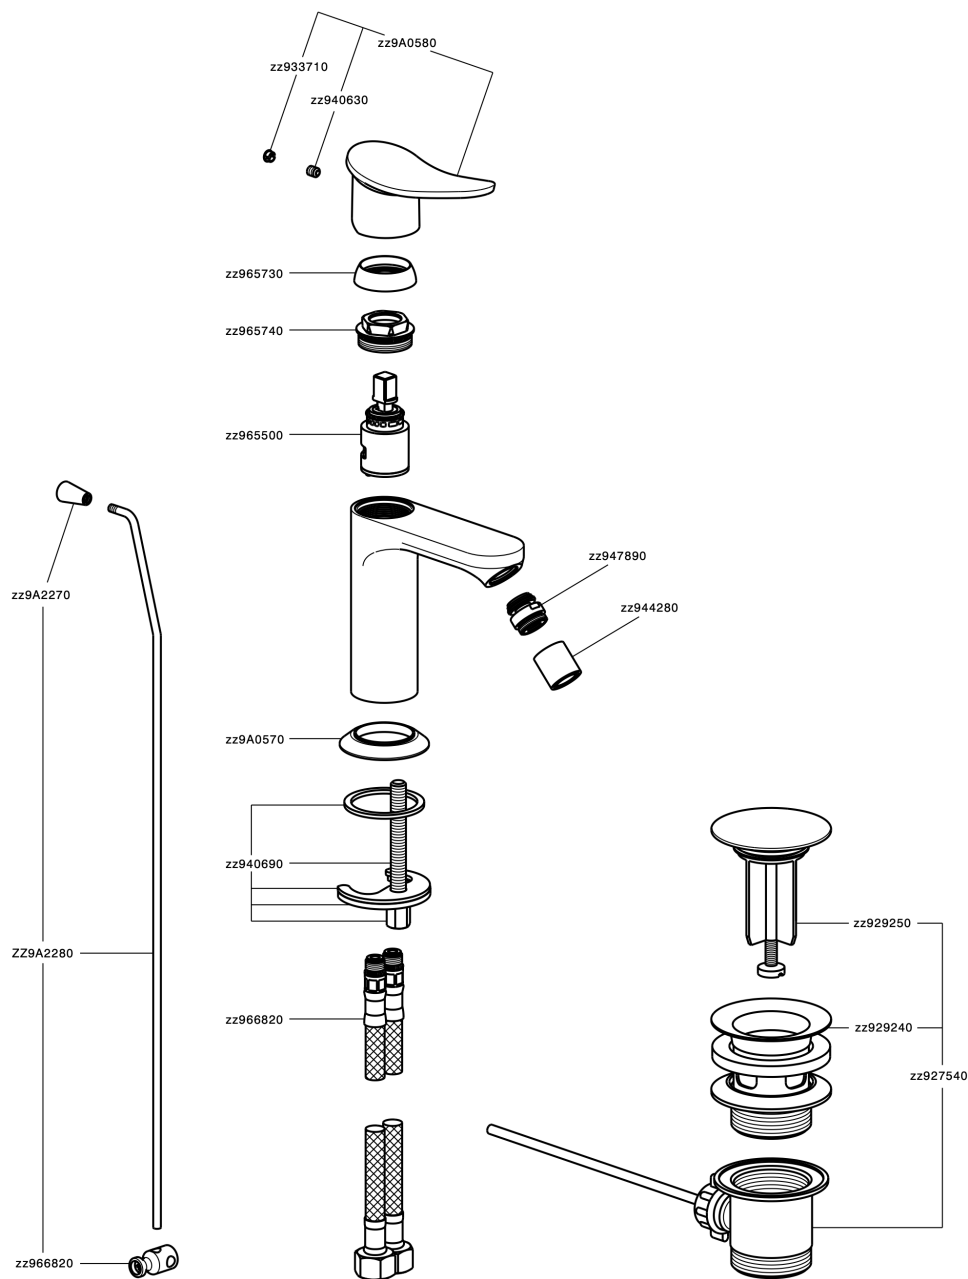

Single lever bidet mixer HARLOCK_HC000554

MODEL **HC000554**

Single lever bidet mixer, with 1" 1/4 automatic pop-up waste, G.3/8" stainless steel flexible hoses

AVAILABLE FINISHINGS

-  **21** 21 Chrome
-  **2P** 2P Rose Gold
-  **2Q** 2Q Black Titanium
-  **40** 40 Matt Black
-  **4Q** 4Q Matt White
-  **6T** 6T Chrome/Matt Black

CHARACTERISTICS

Cartridge Spare Parts **ZZ96550000**

25 mm Cartridge

Single lever bidet mixer HARLOCK_HC000554

HC000554

<https://en.huberitalia.com/single-lever-bidet-mixer-harlock-hc000554>

2024-12-22