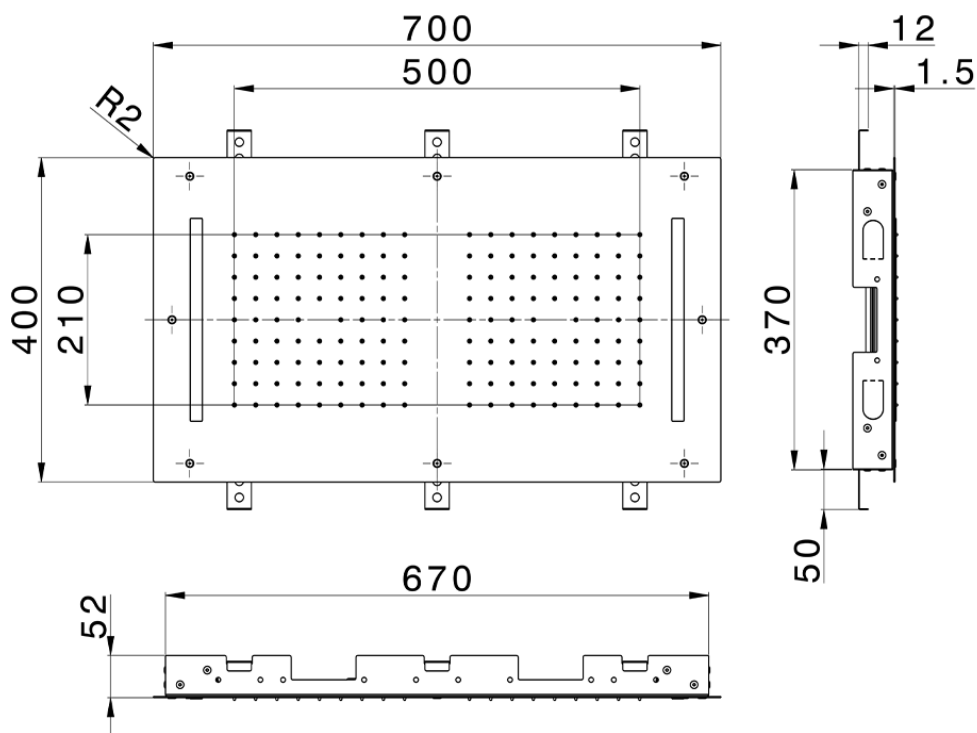

700x400 mm Chromotherapy Ceiling showerhead ZEN_ZS1C0110

ZS1C0110

<https://en.huberitalia.com/700x400-mm-chromotherapy-ceiling-showerhead-zen-zs1c0110>

2024-12-19