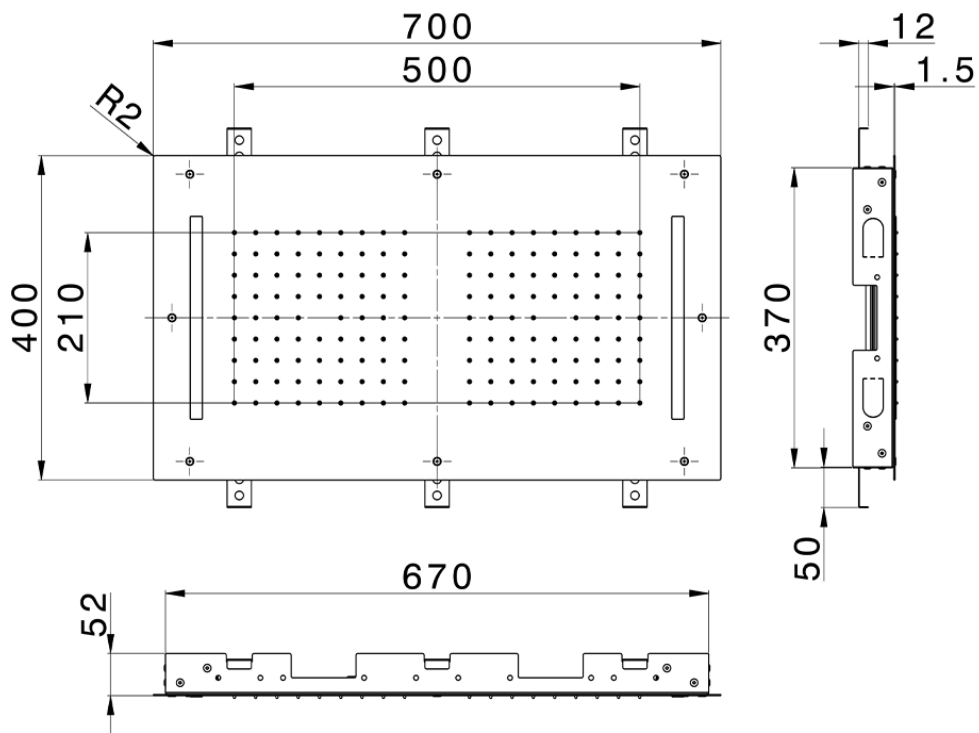

700x400 mm Chromotherapy Ceiling showerhead ZEN_ZS1C0110

ZS1C0110

<https://en.huberitalia.com/700x400-mm-chromotherapy-ceiling-showerhead-zen-zs1c0110>

2024-12-19