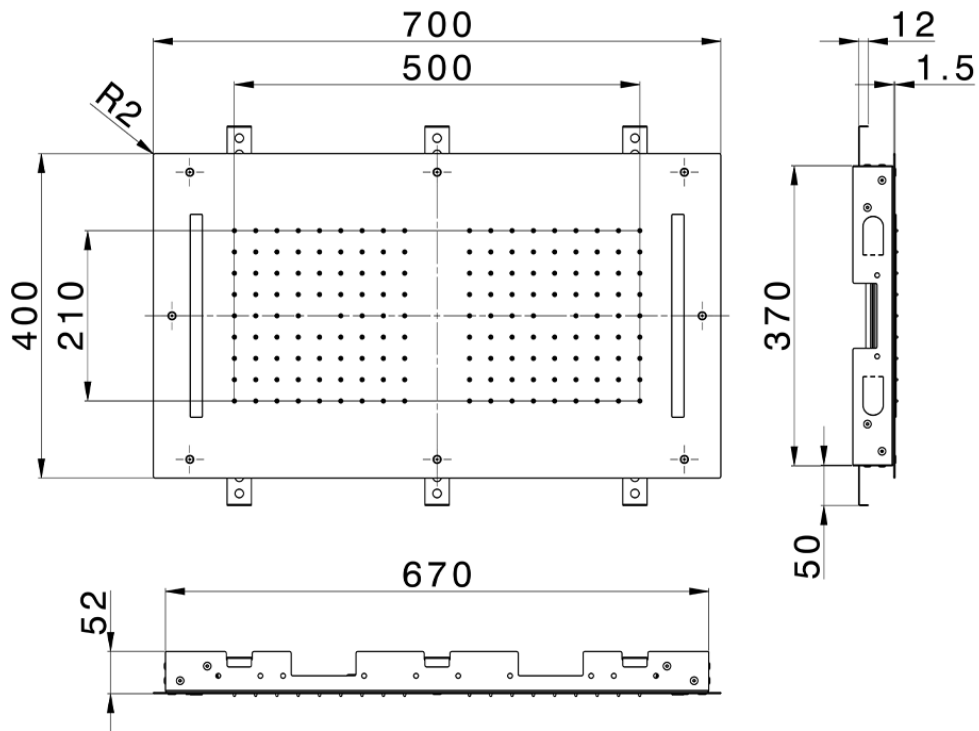

700x400 mm Chromotherapy Ceiling showerhead ZEN_ZS1C0110

ZS1C0110

<https://en.huberitalia.com/700x400-mm-chromotherapy-ceiling-showerhead-zen-zs1c0110>

2024-12-18