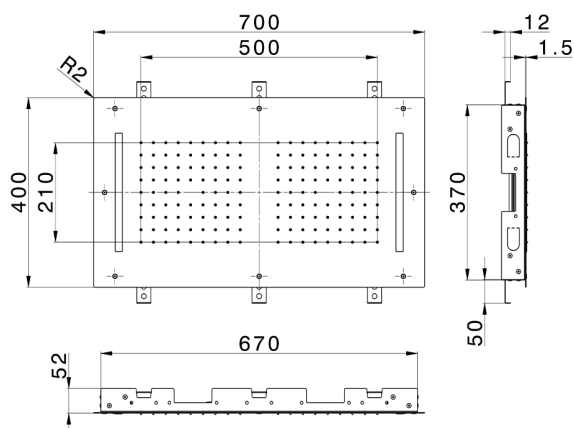

700x400 mm Chromotherapy Ceiling showerhead ZEN_ZS1C0110

MODEL **ZS1C0110**

700x400 mm Chromotherapy Ceiling showerhead, 2 rain, chromotherapy functions, with remote control included, Stainless Steel AISI 304

AVAILABLE FINISHINGS

- **40** 40 Matt Black
- **4Q** 4Q Matt White
- **5G** 5G Rose Gold
- **D1** D1 Brushed Inox
- **D2** D2 Polished Inox

CHARACTERISTICS

2024-12-18