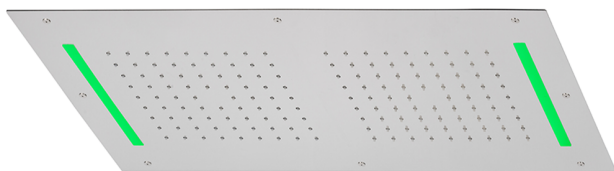

700x400 mm Chromotherapy Ceiling showerhead ZEN_ZS1C0110

MODEL **ZS1C0110**

700x400 mm Chromotherapy Ceiling showerhead, 2 rain, chromotherapy functions, with remote control included, Stainless Steel AISI 304

AVAILABLE FINISHINGS

- **40** 40 Matt Black
- **4Q** 4Q Matt White
- **5G** 5G Rose Gold
- **D1** D1 Brushed Inox
- **D2** D2 Polished Inox

CHARACTERISTICS

2024-12-18