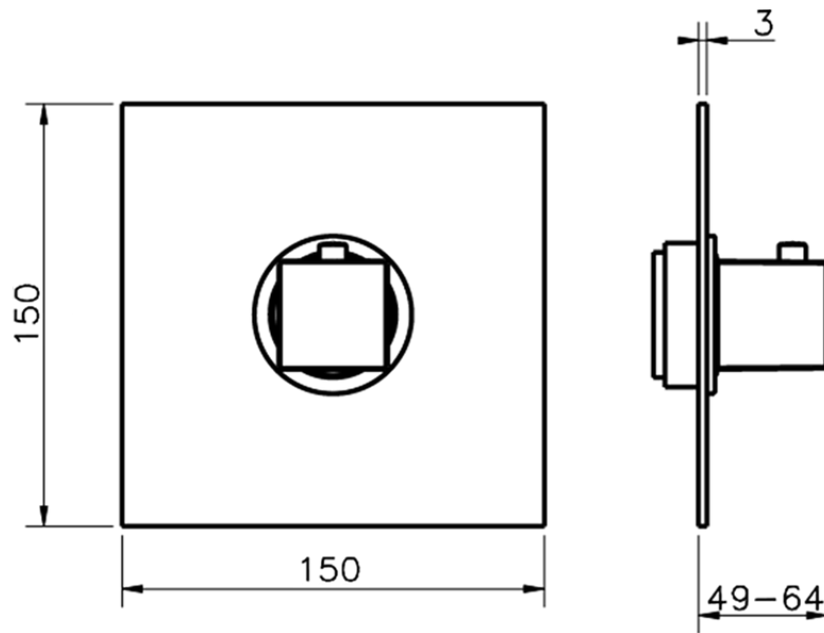

Exposed part for concealed thermo shower valve NUOVA EGO_NE007200

NE007200

<https://en.huberitalia.com/exposed-part-for-concealed-thermo-shower-valve-nuova-ego-ne007200>

Piastra/Plate/Plaque/Platte/Placa

2-3mm: XX 25-40 YY 76-91

10mm: XX 16-31 YY 65-80

ZB007220

<https://en.huberitalia.com/3-4-concealed-thermostatic-shower-valve-concealed-zb007220>

2026-06-27