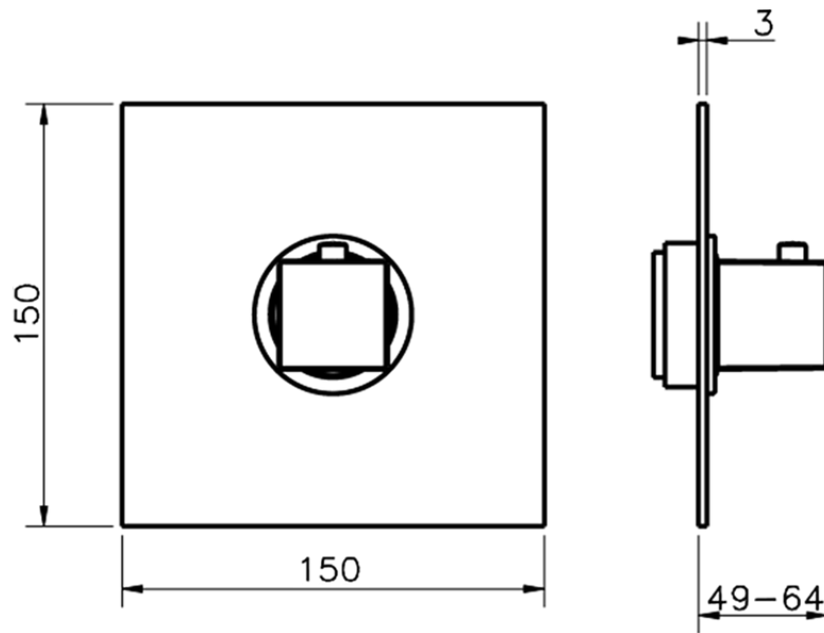

Exposed part for concealed thermo shower valve NUOVA EGO_NE007200

NE007200

<https://en.huberitalia.com/exposed-part-for-concealed-thermo-shower-valve-nuova-ego-ne007200>

Piastra/Plate/Plaque/Platte/Placa

2-3mm: XX 25-40 YY 76-91

10mm: XX 16-31 YY 65-80

ZB007220

<https://en.huberitalia.com/3-4-concealed-thermostatic-shower-valve-concealed-zb007220>

2026-04-09