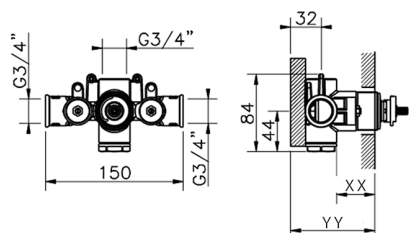

## 3/4" Concealed thermostatic shower valve CONCEALED\_ZB007220

MODEL **ZB007220**

3/4" Concealed thermostatic shower valve, without Stopvalve, without trim kit

AVAILABLE FINISHINGS

CHARACTERISTICS

Installation	<b>Concealed</b>
Cartridge Spare Parts	<b>23.51A.HF</b>
<b>HF Thermostatic Valve</b>	
Concealed	<b>1</b>

Piastra/Plate/Plaque/Platte/Placa

2-3mm: XX 25-40 YY 76-91

10mm: XX 16-31 YY 65-80