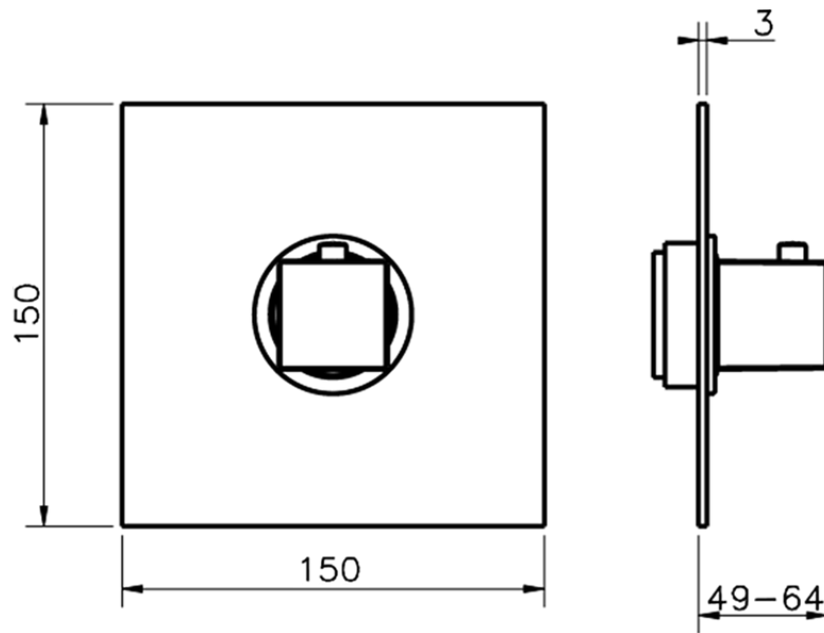

## Exposed part for concealed thermo shower valve NUOVA EGO\_NE007200

NE007200

<https://en.huberitalia.com/exposed-part-for-concealed-thermo-shower-valve-nuova-ego-ne007200>

## Piastra/Plate/Plaque/Platte/Placa

2-3mm: XX 25-40 YY 76-91

10mm: XX 16-31 YY 65-80

ZB007220

<https://en.huberitalia.com/3-4-concealed-thermostatic-shower-valve-concealed-zb007220>

2026-04-08