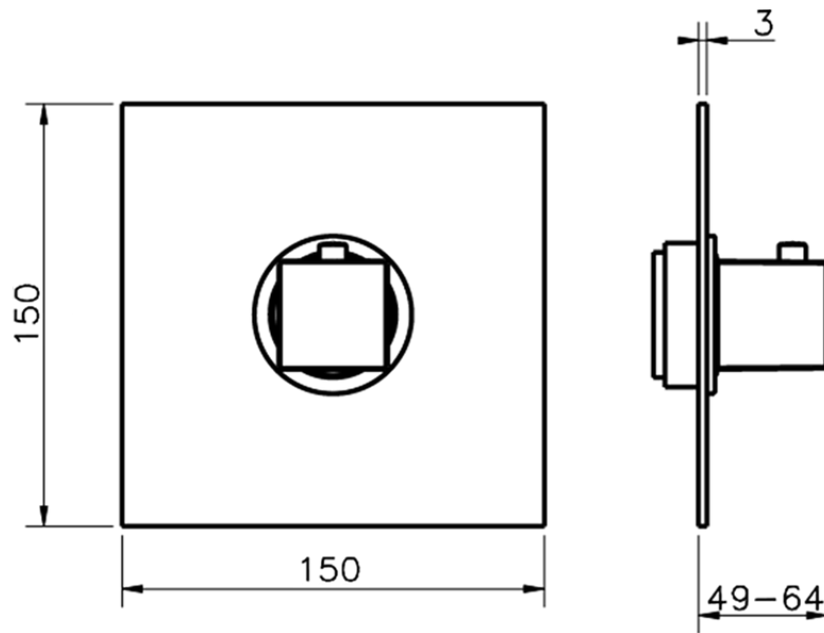

Exposed part for concealed thermo shower valve NUOVA EGO_NE007200

NE007200

<https://en.huberitalia.com/exposed-part-for-concealed-thermo-shower-valve-nuova-ego-ne007200>

Piastra/Plate/Plaque/Platte/Placa

2-3mm: XX 25-40 YY 76-91

10mm: XX 16-31 YY 65-80

ZB007220

<https://en.huberitalia.com/3-4-concealed-thermostatic-shower-valve-concealed-zb007220>

2026-06-26