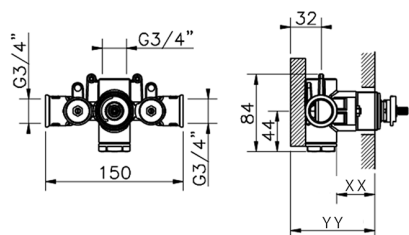

3/4" Concealed thermostatic shower valve CONCEALED_ZB007220

MODEL **ZB007220**

3/4" Concealed thermostatic shower valve, without Stopvalve, without trim kit

AVAILABLE FINISHINGS

CHARACTERISTICS

Installation	Concealed
Cartridge Spare Parts	23.51A.HF
HF Thermostatic Valve	
Concealed	1

Piastra/Plate/Plaque/Platte/Placa
 2-3mm: XX 25-40 YY 76-91
 10mm: XX 16-31 YY 65-80

Thermostatic

The Huber thermostatic is your personal water manager, helping you to handle, control and save water and energy.