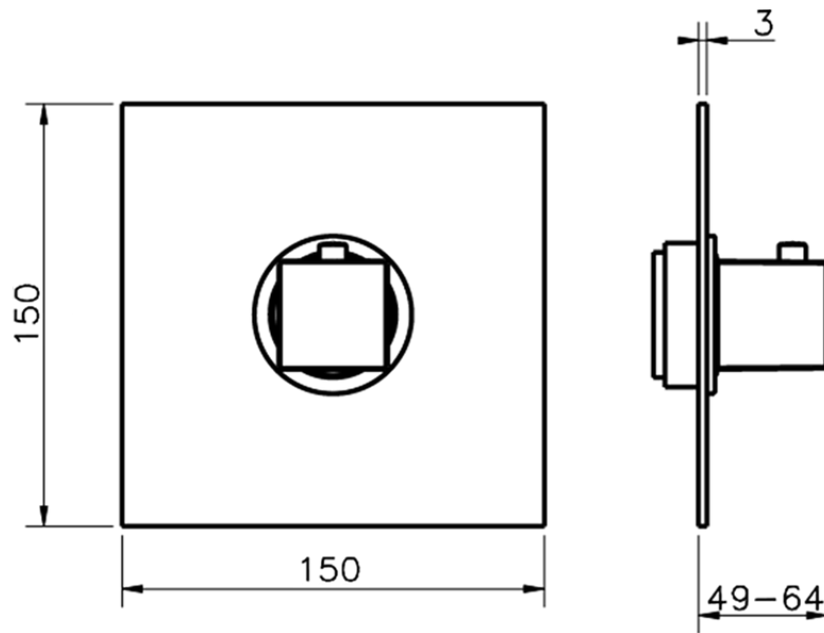

## Exposed part for concealed thermo shower valve NUOVA EGO\_NE007200

NE007200

<https://en.huberitalia.com/exposed-part-for-concealed-thermo-shower-valve-nuova-ego-ne007200>

## Piastra/Plate/Plaque/Platte/Placa

2-3mm: XX 25-40 YY 76-91

10mm: XX 16-31 YY 65-80

ZB007220

<https://en.huberitalia.com/3-4-concealed-thermostatic-shower-valve-concealed-zb007220>

2026-04-06