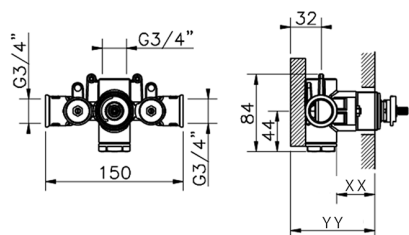

3/4" Concealed thermostatic shower valve CONCEALED_ZB007220

MODEL **ZB007220**

3/4" Concealed thermostatic shower valve, without Stopvalve, without trim kit

AVAILABLE FINISHINGS

CHARACTERISTICS

Installation	Concealed
Cartridge Spare Parts	23.51A.HF
HF Thermostatic Valve	
Concealed	1

Piastra/Plate/Plaque/Platte/Placa

2-3mm: XX 25-40 YY 76-91

10mm: XX 16-31 YY 65-80

Thermostatic

The Huber thermostatic is your personal water manager, helping you to handle, control and save water and energy.