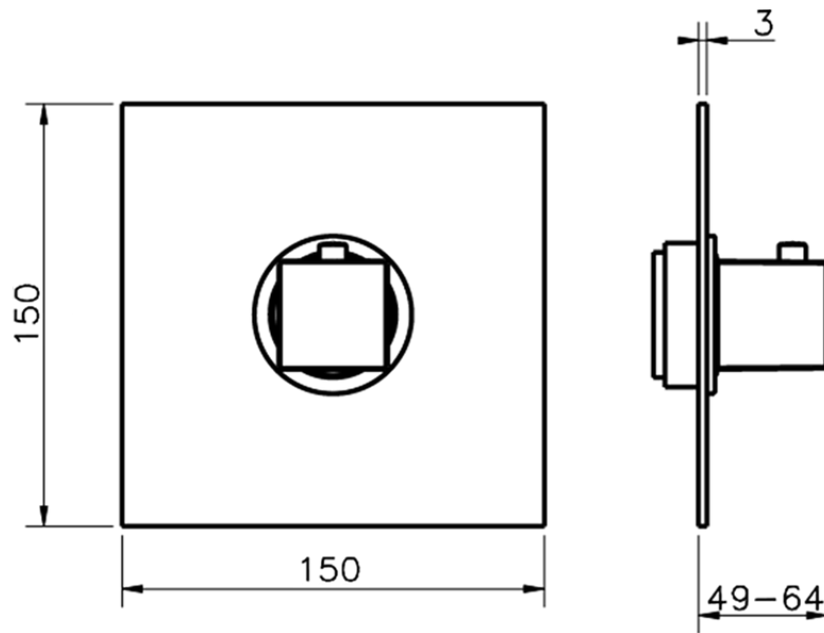

## Exposed part for concealed thermo shower valve NUOVA EGO\_NE007200

NE007200

<https://en.huberitalia.com/exposed-part-for-concealed-thermo-shower-valve-nuova-ego-ne007200>

## Piastra/Plate/Plaque/Platte/Placa

2-3mm: XX 25-40 YY 76-91

10mm: XX 16-31 YY 65-80

ZB007220

<https://en.huberitalia.com/3-4-concealed-thermostatic-shower-valve-concealed-zb007220>

2026-06-13