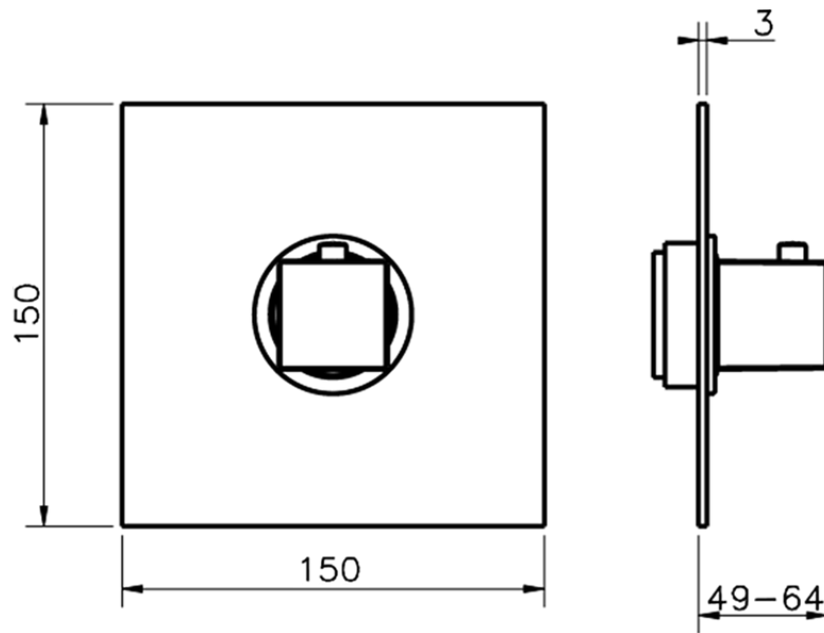

Exposed part for concealed thermo shower valve NUOVA EGO_NE007200

NE007200

<https://en.huberitalia.com/exposed-part-for-concealed-thermo-shower-valve-nuova-ego-ne007200>

Piastra/Plate/Plaque/Platte/Placa

2-3mm: XX 25-40 YY 76-91

10mm: XX 16-31 YY 65-80

ZB007220

<https://en.huberitalia.com/3-4-concealed-thermostatic-shower-valve-concealed-zb007220>

2026-04-08