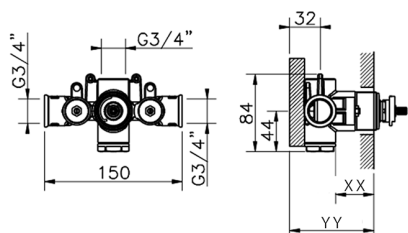

## 3/4" Concealed thermostatic shower valve CONCEALED\_ZB007220

MODEL **ZB007220**

3/4" Concealed thermostatic shower valve, without Stopvalve, without trim kit

AVAILABLE FINISHINGS

CHARACTERISTICS

Installation	<b>Concealed</b>
Cartridge Spare Parts	<b>23.51A.HF</b>
<b>HF Thermostatic Valve</b>	
Concealed	<b>1</b>

Piastra/Plate/Plaque/Platte/Placa

2-3mm: XX 25-40 YY 76-91

10mm: XX 16-31 YY 65-80