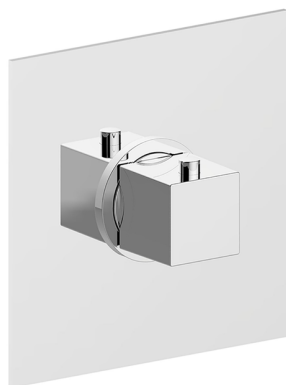

## Exposed part for concealed thermo shower valve NUOVA EGO\_NE007200

MODEL **NE007200**

Exposed part for concealed thermo shower valve, without stop valve, without concealed part, for item ZB007220

## 3/4" Concealed thermostatic shower valve CONCEALED\_ZB007220

MODEL **ZB007220**

3/4" Concealed thermostatic shower valve, without Stopvalve, without trim kit

AVAILABLE FINISHINGS

CHARACTERISTICS

Installation	<b>Concealed</b>
Cartridge Spare Parts	<b>23.51A.HF</b>
<b>HF Thermostatic Valve</b>	
Concealed	<b>1</b>