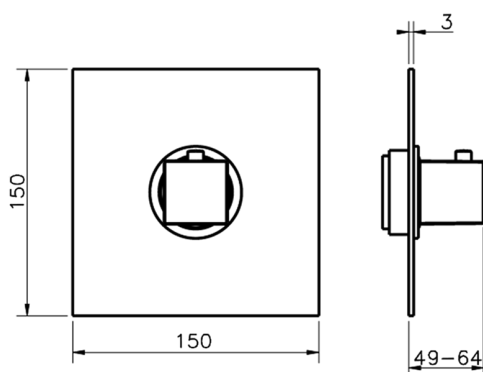

CHARACTERISTICS

Installation **Concealed**
Required concealed parts **ZB007220**

Thermostatic

The Huber thermostatic is your personal water manager, helping you to handle, control and save water and energy.