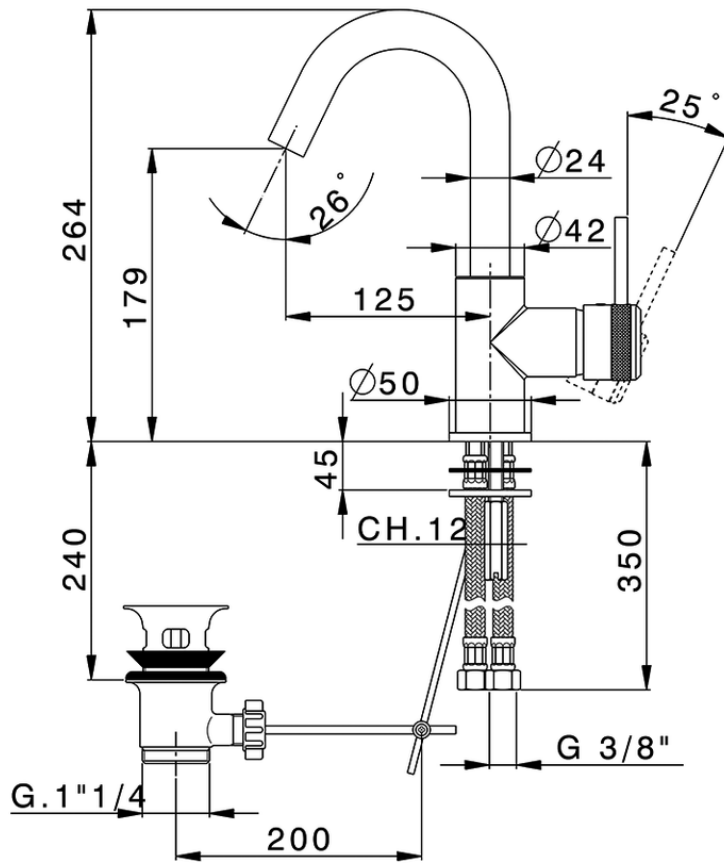

Single lever washbasin mixer EnergySave CHRONOS_CR000475

CR000475

<https://en.huberitalia.com/single-lever-washbasin-mixer-energysave-chronos-cr000475>

2026-05-02