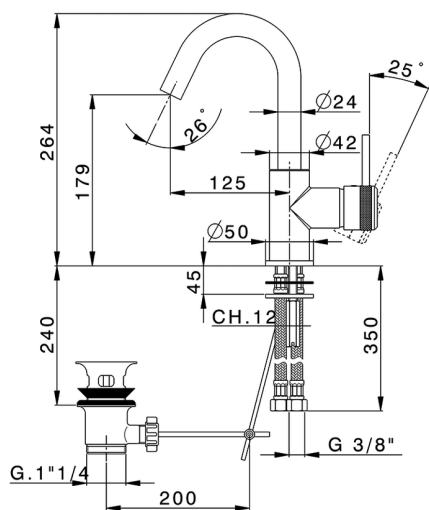

## Single lever washbasin mixer EnergySave CHRONOS\_CR000475

MODEL **CR000475**

Single lever washbasin mixer EnergySave, swivel spout, with 1"1/4 automatic pop-up waste, G.3/8" stainless steel flexible hoses

### CHARACTERISTICS

Cartridge Spare Parts **ZZ95409000**

**35 mm Cartridge**

### EcoStop

EcoStop feature limits water flow to approximately 50% of maximum output with one point of resistance on setting. Push slightly past the middle stop only when full water output is required. This will save water up to 50%.