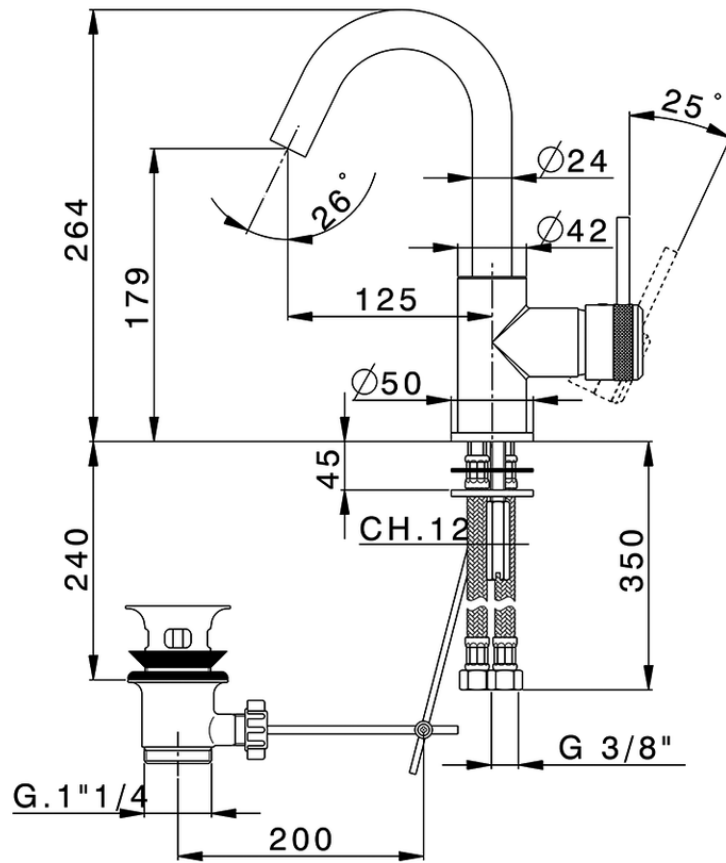

Single lever washbasin mixer EnergySave CHRONOS_CR000475

CR000475

<https://en.huberitalia.com/single-lever-washbasin-mixer-energysave-chronos-cr000475>

2026-05-02