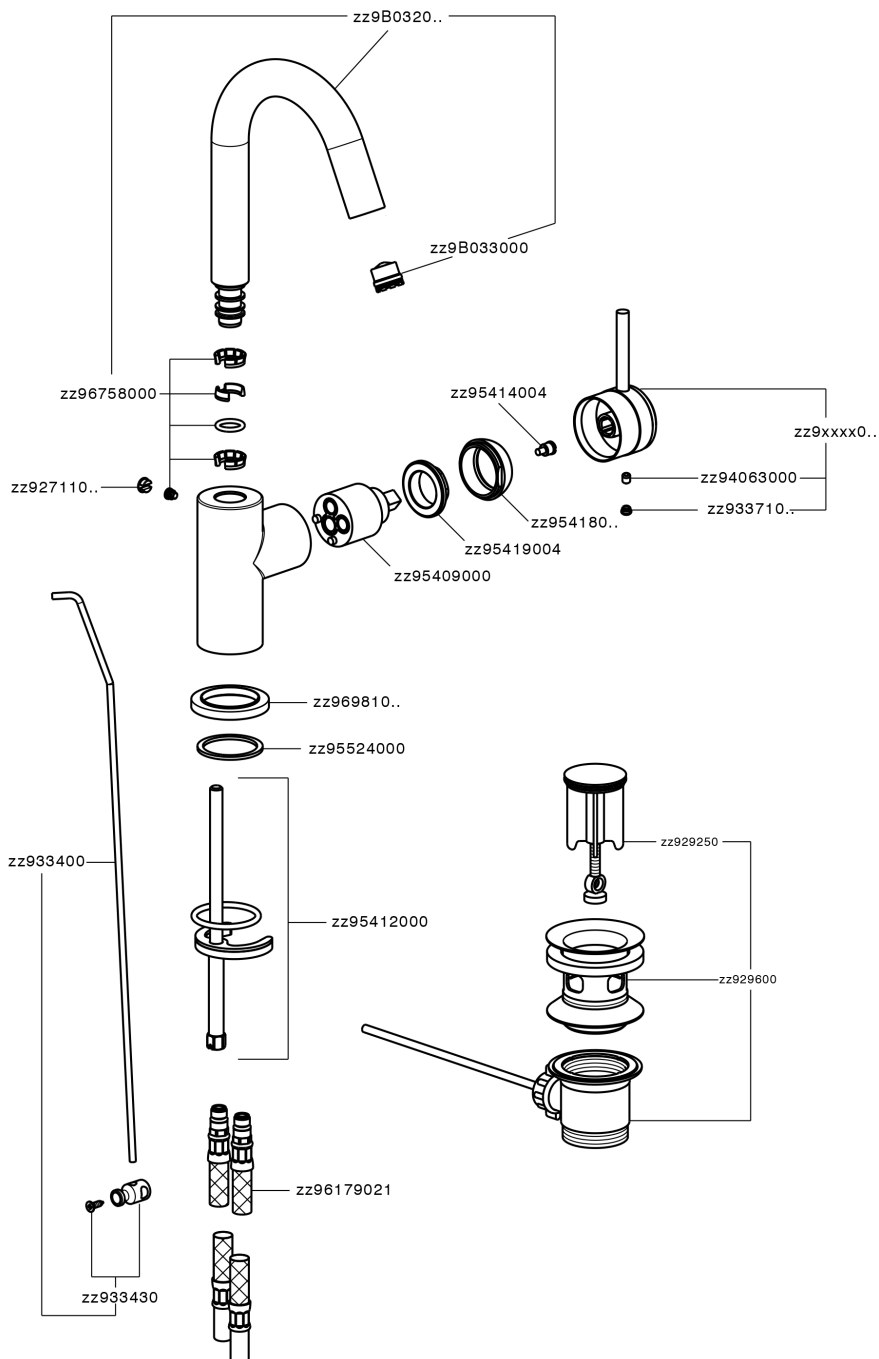

## Single lever washbasin mixer EnergySave CHRONOS\_CR000475

CR000475

<https://en.huberitalia.com/single-lever-washbasin-mixer-energysave-chronos-cr000475>

2026-04-06