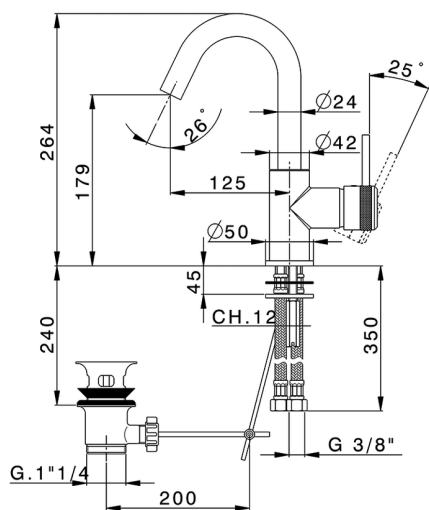

## Single lever washbasin mixer EnergySave CHRONOS\_CR000475

MODEL **CR000475**

Single lever washbasin mixer EnergySave, swivel spout, with 1"1/4 automatic pop-up waste, G.3/8" stainless steel flexible hoses

### CHARACTERISTICS

Cartridge Spare Parts **ZZ95409000**

**35 mm Cartridge**

#### EcoStop

EcoStop feature limits water flow to approximately 50% of maximum output with one point of resistance on setting. Push slightly past the middle stop only when full water output is required. This will save water up to 50%.