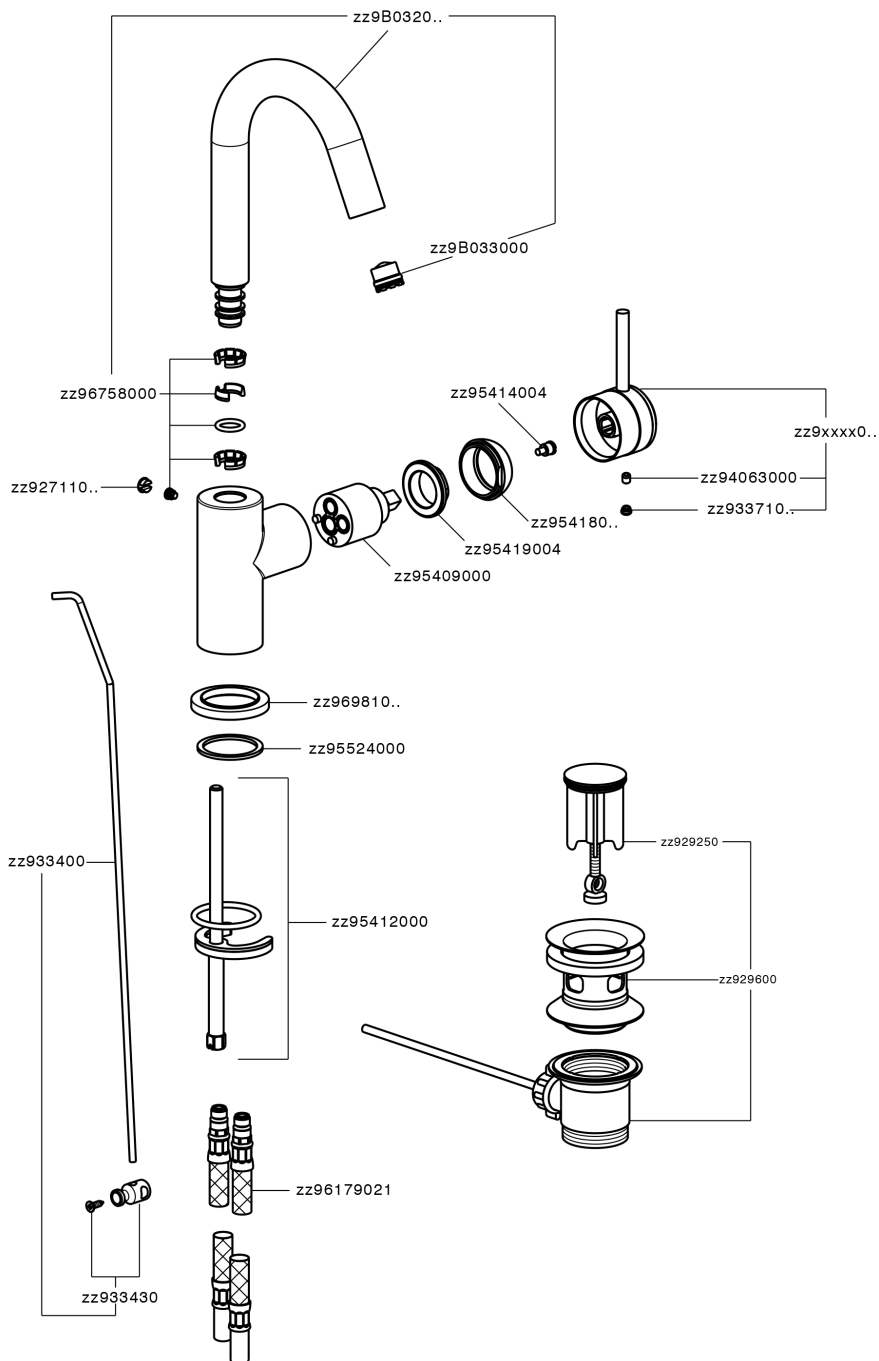

Single lever washbasin mixer EnergySave CHRONOS_CR000475

CR000475

<https://en.huberitalia.com/single-lever-washbasin-mixer-energysave-chronos-cr000475>

2026-06-26