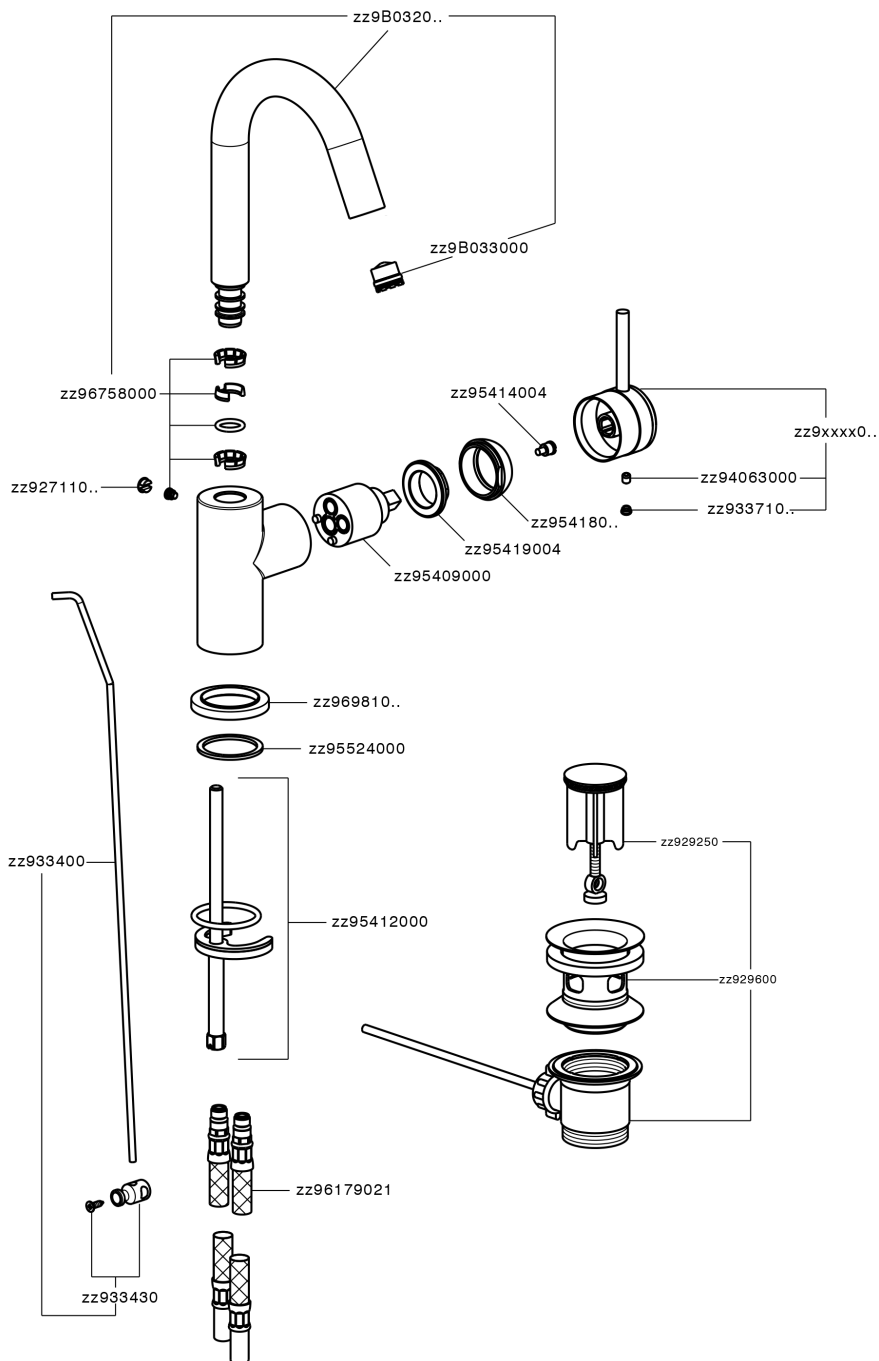

Single lever washbasin mixer EnergySave CHRONOS_CR000475

CR000475

<https://en.huberitalia.com/single-lever-washbasin-mixer-energysave-chronos-cr000475>

2026-05-25