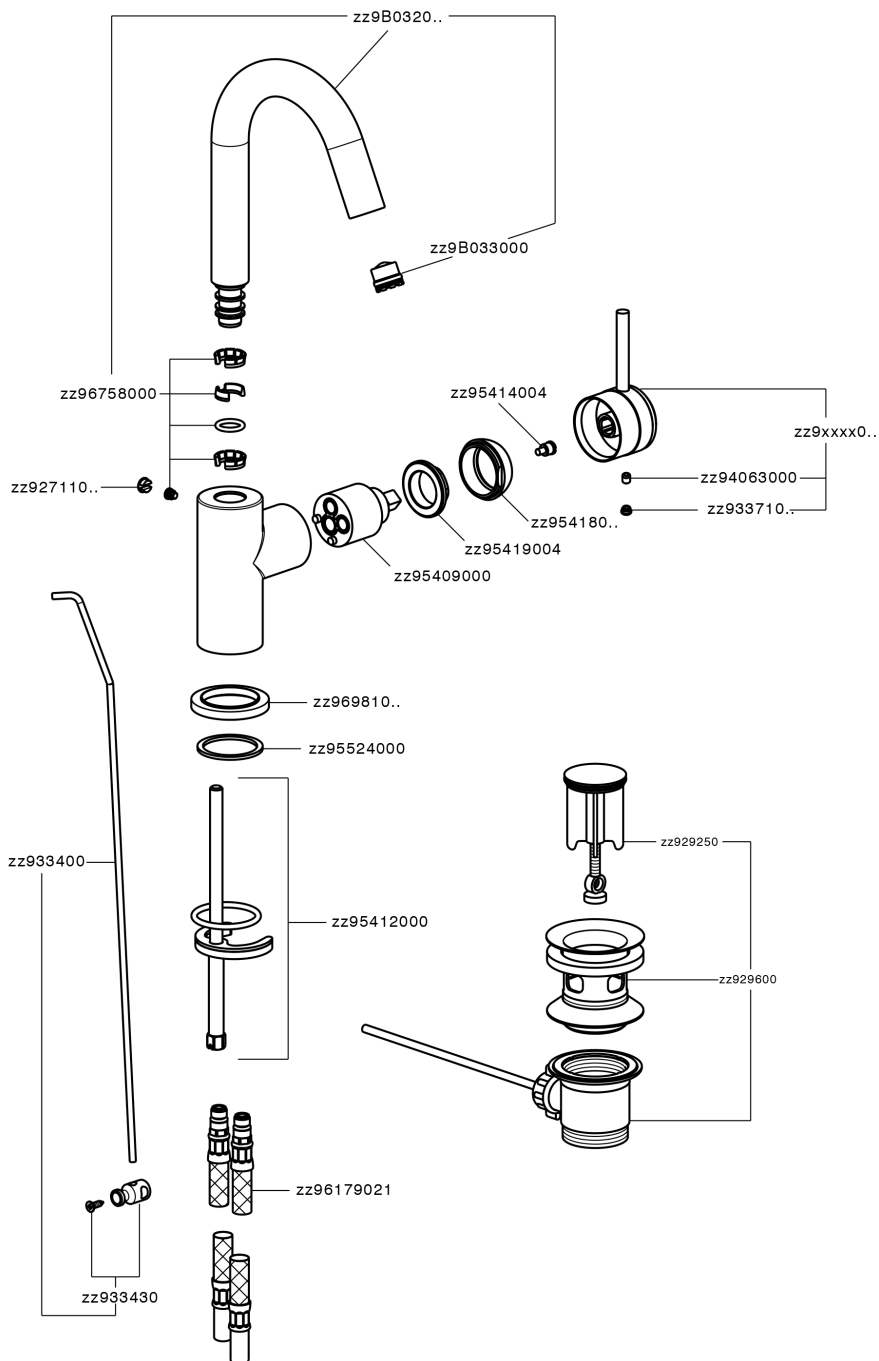

Single lever washbasin mixer EnergySave CHRONOS_CR000475

MODEL **CR000475**

Single lever washbasin mixer EnergySave, swivel spout, with 1"1/4 automatic pop-up waste, G.3/8" stainless steel flexible hoses

AVAILABLE FINISHINGS

-  **21** 21 Chrome
-  **2F** 2F Brushed Nickel
-  **2Q** 2Q Black Titanium

CHARACTERISTICS

Cartridge Spare Parts **ZZ95409000**

35 mm Cartridge

EcoStop

EcoStop feature limits water flow to approximately 50% of maximum output with one point of resistance on setting. Push slightly past the middle stop only when full water output is required. This will save water up to 50%.

EnergySave

Thanks to the EnergySave device, only cold water will be drawn if the lever is operated in the central position, so that the water heater will not be engaged and no hot water wasted, leading to considerable savings in energy and costs. The temperature can be adjusted by rotating the lever to the left, until the desired temperature is reached.

Single lever washbasin mixer EnergySave CHRONOS_CR000475

CR000475

<https://en.huberitalia.com/single-lever-washbasin-mixer-energysave-chronos-cr000475>

2026-05-02