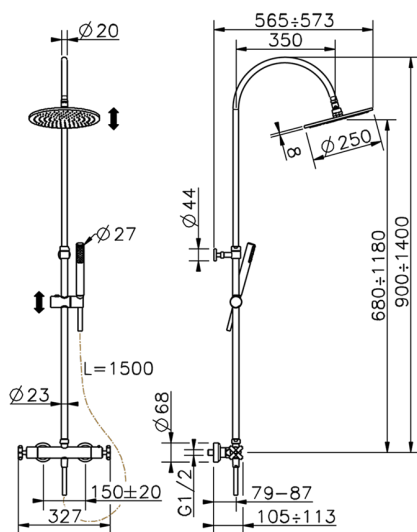

2-function Thermostatic shower set SUITE_SUC80010

MODEL **SUC80010**

2-function Thermostatic shower set, 2-outlet devia stop, adjustable riser column, sliding handshower bracket, ABS 27 mm minimalistic one spray handshower, 250 mm round showerhead 8 mm thick BRASS, 150 cm smooth SILVERFLEX Flexible Hose

AVAILABLE FINISHINGS

CHARACTERISTICS

Cartridge Spare Parts **24.04A.PP**

8x20 Plus P Thermostatic Valve

DeviaStop

The Huber Devia Stop technology allows to adjust the water flow and to direct it to the selected output point (overhead soaker, hand shower, etc).