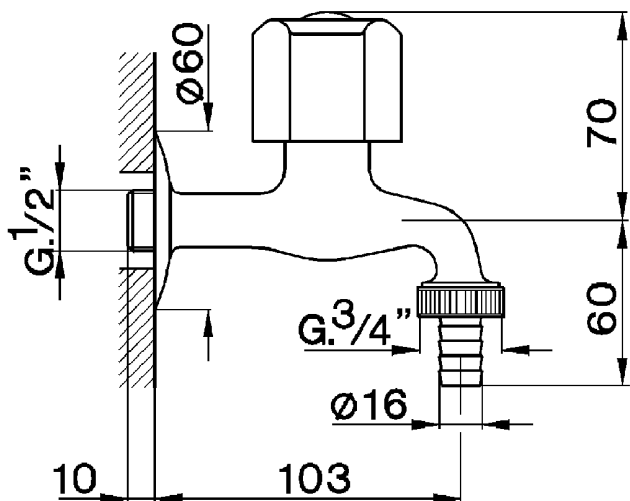

## Exposed simple tap EVA\_EV001500

MODEL **EV001500**

Exposed simple tap, with rubber tube connection, without handle

AVAILABLE FINISHINGS

CHARACTERISTICS

2024-11-15