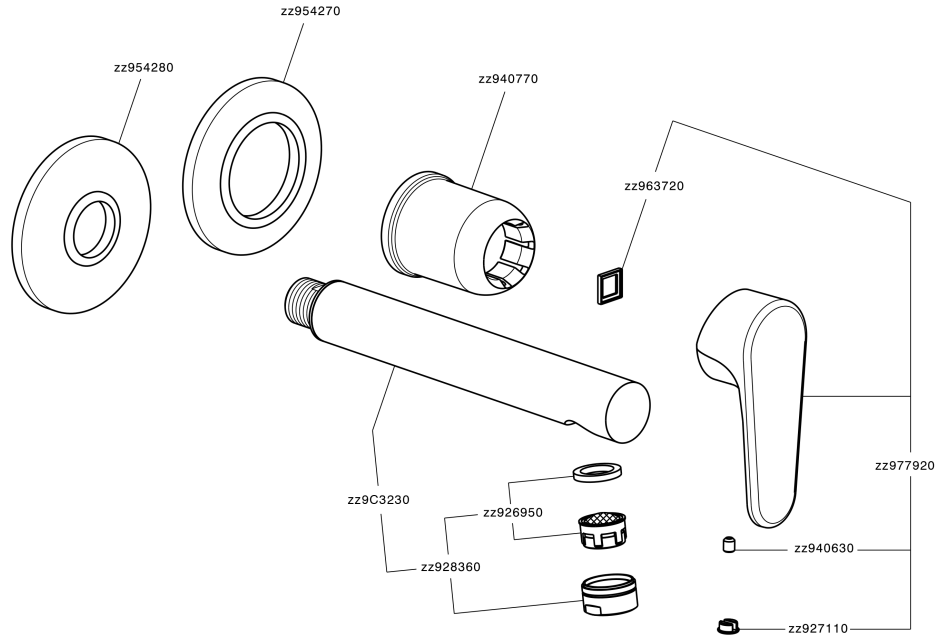

Exposed part for single lever washbasin valve H3_AH005511

AH005511

<https://en.huberitalia.com/exposed-part-for-single-lever-washbasin-valve-h3-ah005511>

Concealed single lever washbasin mixer Easy-Box CONCEALED_ZB002450

ZB002450

<https://en.huberitalia.com/concealed-single-lever-washbasin-mixer-easy-box-concealed-zb002450>

2024-12-27