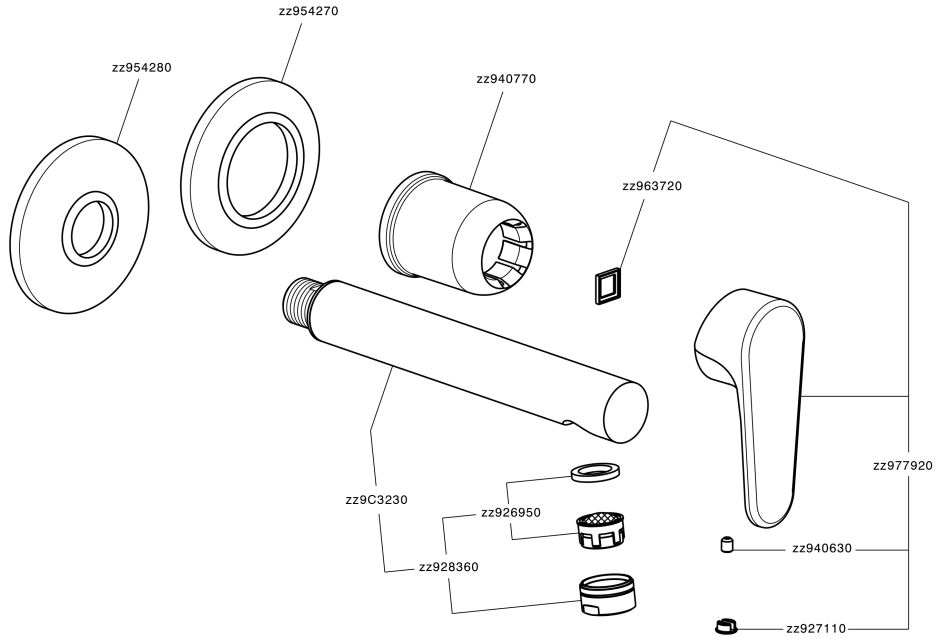

Exposed part for single lever washbasin valve H3_AH005511

AH005511

<https://en.huberitalia.com/exposed-part-for-single-lever-washbasin-valve-h3-ah005511>

Concealed single lever washbasin mixer Easy-Box CONCEALED_ZB002450

ZB002450

<https://en.huberitalia.com/concealed-single-lever-washbasin-mixer-easy-box-concealed-zb002450>

2024-12-27