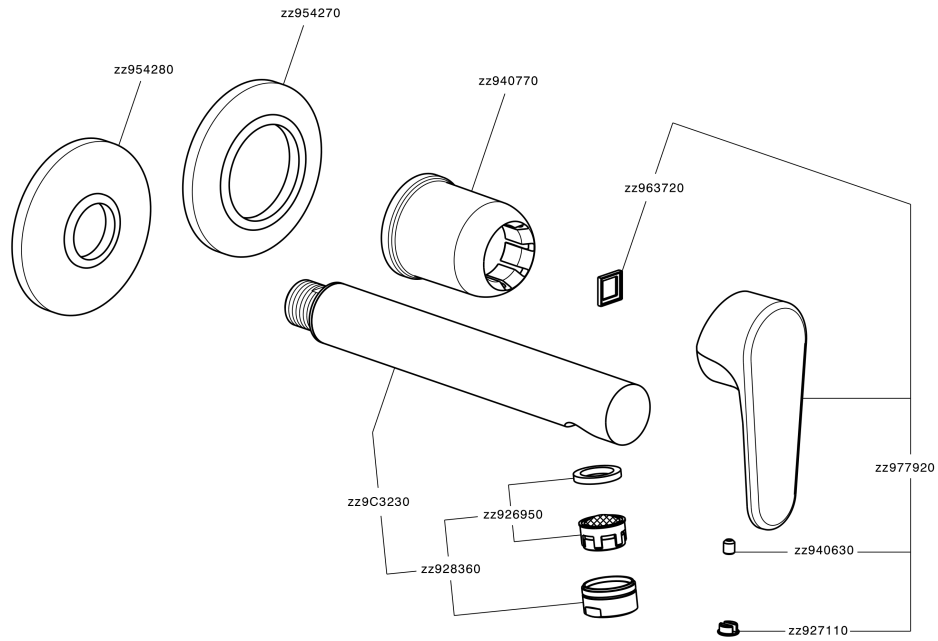

Exposed part for single lever washbasin valve H3_AH005511

AH005511

<https://en.huberitalia.com/exposed-part-for-single-lever-washbasin-valve-h3-ah005511>

Concealed single lever washbasin mixer Easy-Box CONCEALED_ZB002450

ZB002450

<https://en.huberitalia.com/concealed-single-lever-washbasin-mixer-easy-box-concealed-zb002450>

2024-12-27