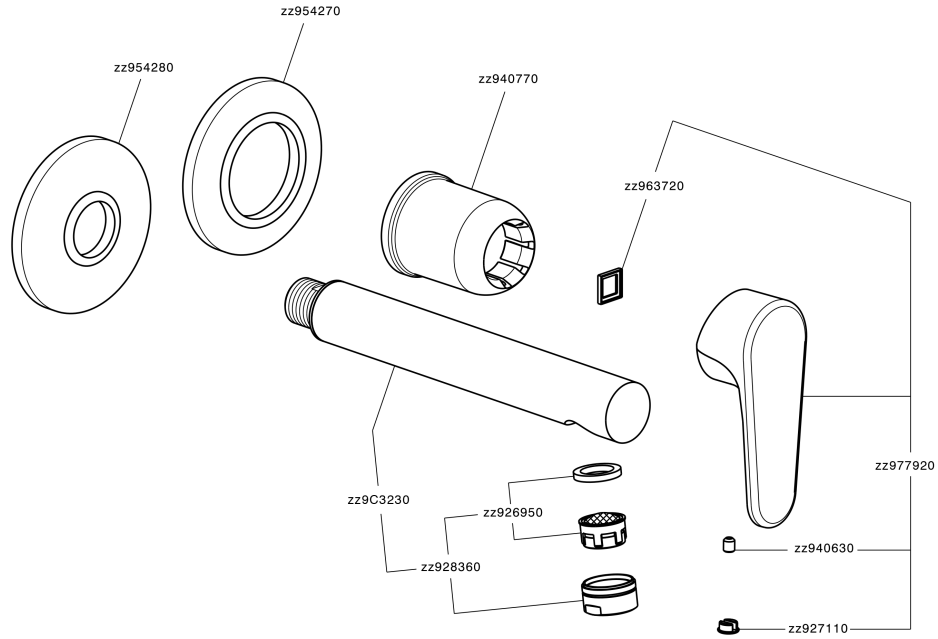

Exposed part for single lever washbasin valve H3_AH005511

MODEL **AH005511**

Exposed part for single lever washbasin valve, without concealed part, spout L.200 mm, for item Easy-Box ZB002450 and art. ZB025510

AVAILABLE FINISHINGS

-  **21** 21 Chrome
-  **2F** 2F Brushed Nickel
-  **40** 40 Matt Black

CHARACTERISTICS

Installation **Concealed**
 Required concealed parts **ZB002450**

Exposed part for single lever washbasin valve H3_AH005511

AH005511

<https://en.huberitalia.com/exposed-part-for-single-lever-washbasin-valve-h3-ah005511>

Concealed single lever washbasin mixer Easy-Box CONCEALED_ZB002450

MODEL **ZB002450**

Concealed single lever washbasin mixer
Easy-Box, with protection guard box, without trim kit

AVAILABLE FINISHINGS

CHARACTERISTICS

Concealed **1**
Cartridge Spare Parts **ZZ95409000**
35 mm Cartridge

Piastra/Plate/Plaque/Platte/Placa

2-3mm: XX 56-76

10mm: XX 48-68

EcoStop

EcoStop feature limits water flow to approximately 50% of maximum output with one point of resistance on setting. Push slightly past the middle stop only when full water output is required. This will save water up to 50%.