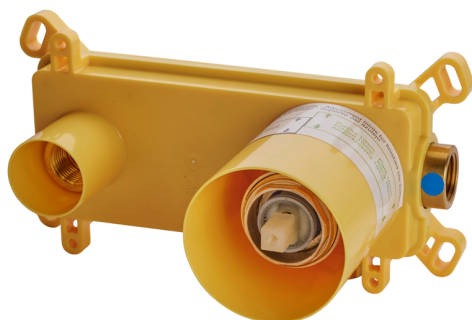

Exposed part for single lever washbasin valve H3_AH005511

MODEL **AH005511**

Exposed part for single lever washbasin valve, without concealed part, spout L.200 mm, for item Easy-Box ZB002450 and art. ZB025510

AVAILABLE FINISHINGS

-  **21** 21 Chrome
-  **2F** 2F Brushed Nickel
-  **40** 40 Matt Black

CHARACTERISTICS

Installation **Concealed**
 Required concealed parts **ZB002450**

Exposed part for single lever washbasin valve H3_AH005511

AH005511

<https://en.huberitalia.com/exposed-part-for-single-lever-washbasin-valve-h3-ah005511>

Concealed single lever washbasin mixer Easy-Box CONCEALED_ZB002450

MODEL **ZB002450**

Concealed single lever washbasin mixer
Easy-Box, with protection guard box, without trim kit

AVAILABLE FINISHINGS

CHARACTERISTICS

Concealed **1**
Cartridge Spare Parts **ZZ95409000**
35 mm Cartridge

Piastra/Plate/Plaque/Platte/Placa

2-3mm: XX 56-76

10mm: XX 48-68

EcoStop

EcoStop feature limits water flow to approximately 50% of maximum output with one point of resistance on setting. Push slightly past the middle stop only when full water output is required. This will save water up to 50%.