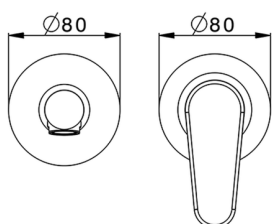

Exposed part for single lever washbasin valve H3_AH005511

MODEL **AH005511**

Exposed part for single lever washbasin valve, without concealed part, spout L.200 mm, for item Easy-Box ZB002450 and art. ZB025510

AVAILABLE FINISHINGS

-  **21** 21 Chrome
-  **2F** 2F Brushed Nickel
-  **40** 40 Matt Black

CHARACTERISTICS

Installation **Concealed**
 Required concealed parts **ZB002450**

Exposed part for single lever washbasin valve H3_AH005511

AH005511

<https://en.huberitalia.com/exposed-part-for-single-lever-washbasin-valve-h3-ah005511>

Concealed single lever washbasin mixer Easy-Box CONCEALED_ZB002450

MODEL **ZB002450**

Concealed single lever washbasin mixer
Easy-Box, with protection guard box, without trim kit

AVAILABLE FINISHINGS

CHARACTERISTICS

Concealed **1**
Cartridge Spare Parts **ZZ95409000**
35 mm Cartridge

Piastra/Plate/Plaque/Platte/Placa

2-3mm: XX 56-76

10mm: XX 48-68

EcoStop

EcoStop feature limits water flow to approximately 50% of maximum output with one point of resistance on setting. Push slightly past the middle stop only when full water output is required. This will save water up to 50%.