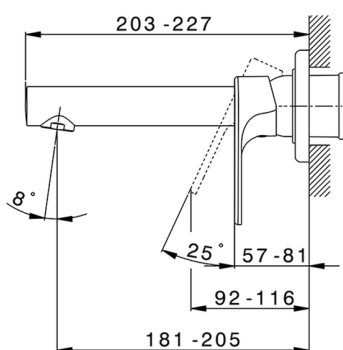

Exposed part for single lever washbasin valve H3_AH005511

MODEL **AH005511**

Exposed part for single lever washbasin valve, without concealed part, spout L.200 mm, for item Easy-Box ZB002450 and art. ZB025510

AVAILABLE FINISHINGS

-  **21** 21 Chrome
-  **2F** 2F Brushed Nickel
-  **40** 40 Matt Black

CHARACTERISTICS

Installation **Concealed**
 Required concealed parts **ZB002450**

Exposed part for single lever washbasin valve H3_AH005511

AH005511

<https://en.huberitalia.com/exposed-part-for-single-lever-washbasin-valve-h3-ah005511>

Concealed single lever washbasin mixer Easy-Box CONCEALED_ZB002450

MODEL **ZB002450**

Concealed single lever washbasin mixer
Easy-Box, with protection guard box, without trim kit

AVAILABLE FINISHINGS

CHARACTERISTICS

Concealed **1**
Cartridge Spare Parts **ZZ95409000**
35 mm Cartridge

Piastra/Plate/Plaque/Platte/Placa

2-3mm: XX 56-76

10mm: XX 48-68

EcoStop

EcoStop feature limits water flow to approximately 50% of maximum output with one point of resistance on setting. Push slightly past the middle stop only when full water output is required. This will save water up to 50%.