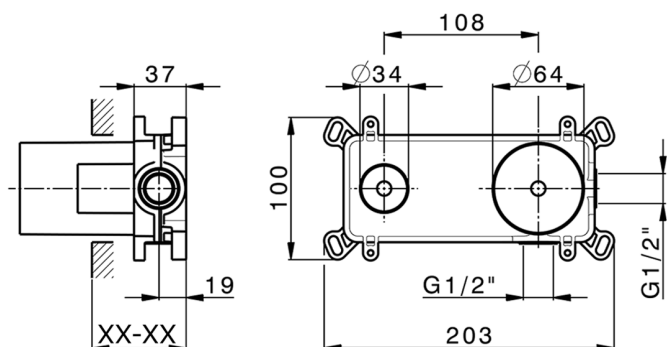

Exposed part for single lever washbasin valve H3_AH005511

MODEL **AH005511**

Exposed part for single lever washbasin valve, without concealed part, spout L.200 mm, for item Easy-Box ZB002450 and art. ZB025510

AH005511

<https://en.huberitalia.com/exposed-part-for-single-lever-washbasin-valve-h3-ah005511>

Concealed single lever washbasin mixer Easy-Box CONCEALED_ZB002450

MODEL **ZB002450**

Concealed single lever washbasin mixer
Easy-Box, with protection guard box, without trim kit

AVAILABLE FINISHINGS

CHARACTERISTICS

Concealed **1**
Cartridge Spare Parts **ZZ95409000**
35 mm Cartridge

Piastra/Plate/Plaque/Platte/Placa

2-3mm: XX 56-76

10mm: XX 48-68

EcoStop

EcoStop feature limits water flow to approximately 50% of maximum output with one point of resistance on setting. Push slightly past the middle stop only when full water output is required. This will save water up to 50%.