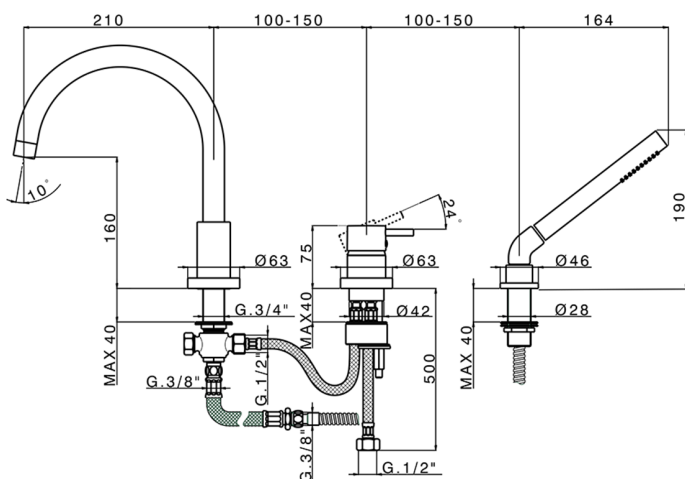

## 3-Hole deck mounted single lever bath mixer NUOVA KIRUNA\_K2001260

MODEL **K2001260**

3-Hole deck mounted single lever bath mixer, automatic diverter, Brass One Spray handshower, 175 cm Brass flexible hose

### CHARACTERISTICS

Cartridge Spare Parts **ZZ93196000**

**38 mm Cartridge**

2026-05-15