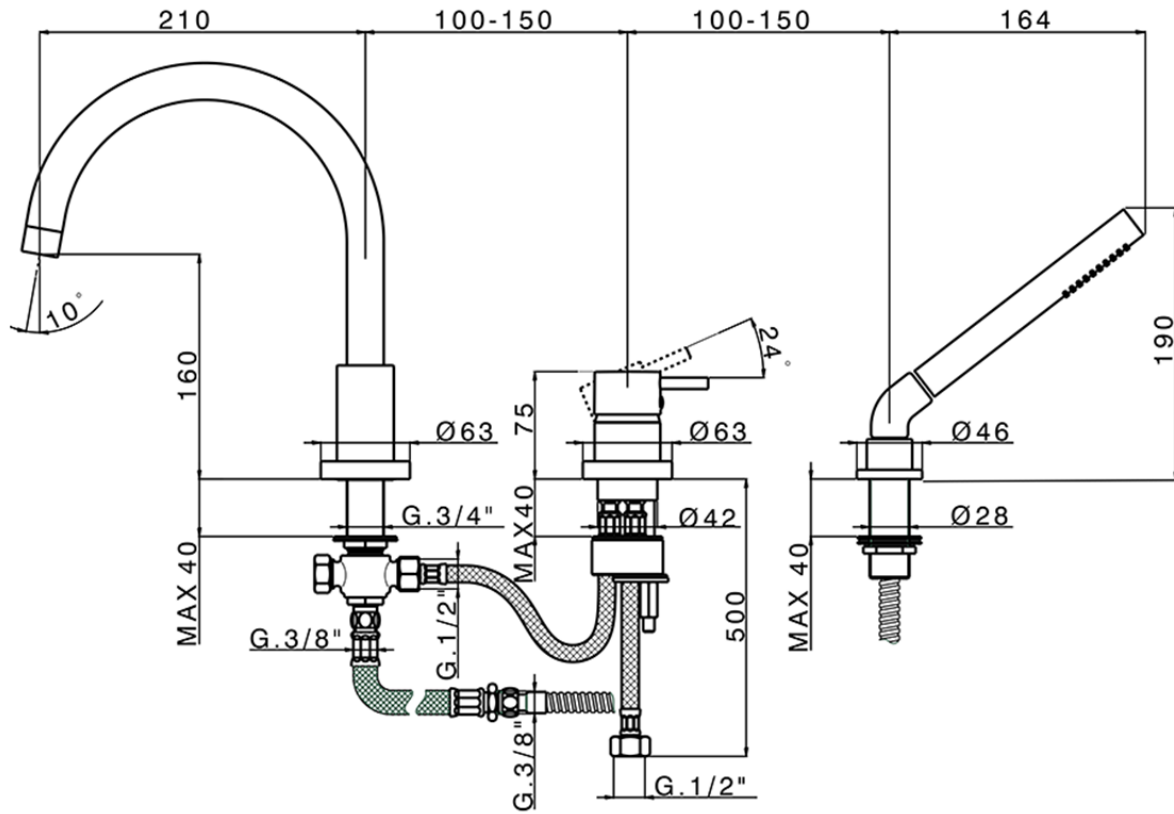

3-Hole deck mounted single lever bath mixer NUOVA KIRUNA_K2001260

K2001260

<https://en.huberitalia.com/3-hole-deck-mounted-single-lever-bath-mixer-nuova-kiruna-k2001260>

2026-05-15