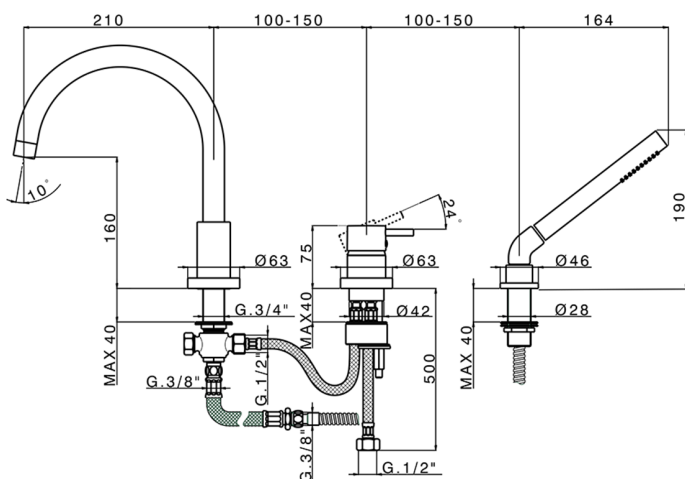

3-Hole deck mounted single lever bath mixer NUOVA KIRUNA_K2001260

MODEL **K2001260**

3-Hole deck mounted single lever bath mixer, automatic diverter, Brass One Spray handshower, 175 cm Brass flexible hose

AVAILABLE FINISHINGS

-  **21** 21 Chrome
-  **26** 26 Old Copper
-  **2F** 2F Brushed Nickel
-  **2W** 2W Brushed Gold
-  **40** 40 Matt Black
-  **4Q** 4Q Matt White

CHARACTERISTICS

Cartridge Spare Parts **ZZ93196000**

38 mm Cartridge

2026-04-06