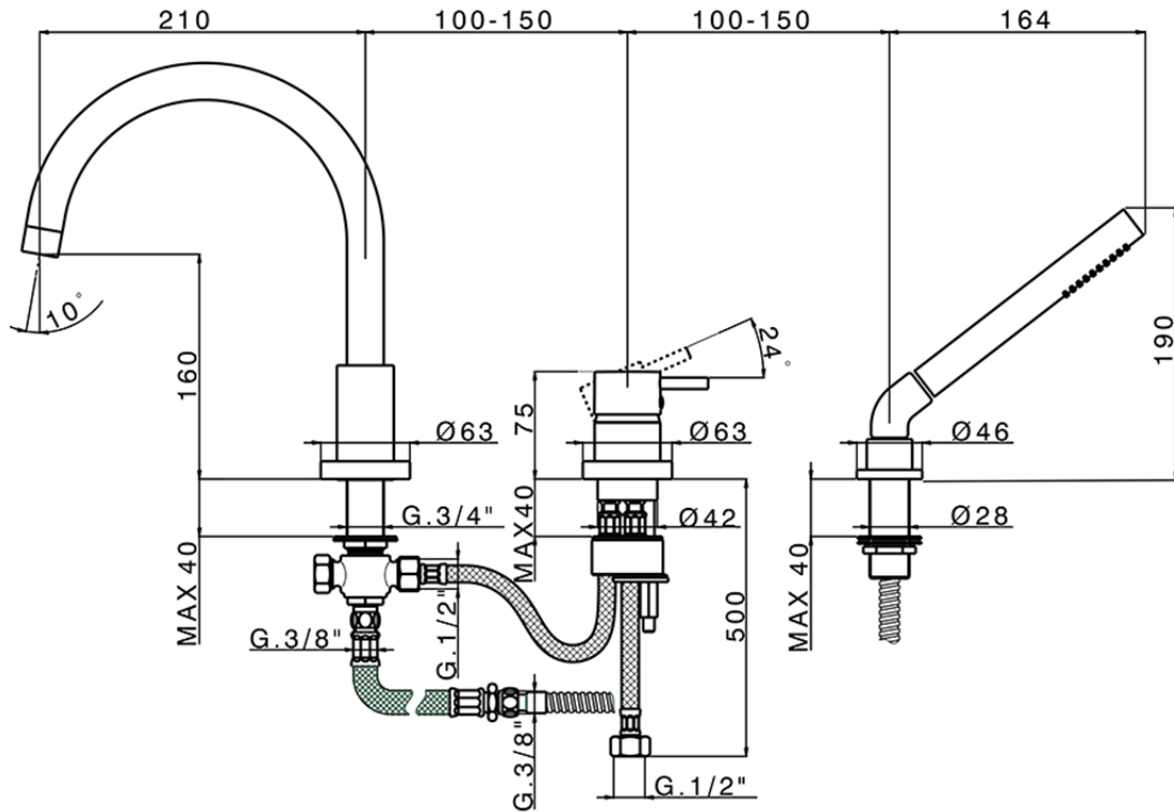

3-Hole deck mounted single lever bath mixer NUOVA KIRUNA_K2001260

K2001260

<https://en.huberitalia.com/3-hole-deck-mounted-single-lever-bath-mixer-nuova-kiruna-k2001260>

2026-05-15