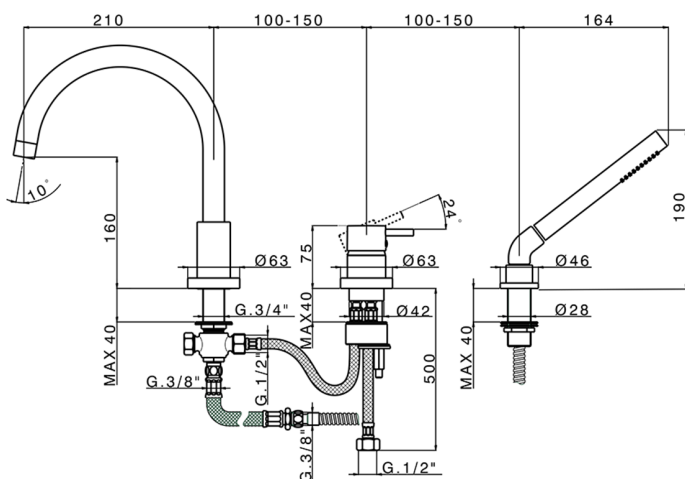

3-Hole deck mounted single lever bath mixer NUOVA KIRUNA_K2001260

MODEL **K2001260**

3-Hole deck mounted single lever bath mixer, automatic diverter, Brass One Spray handshower, 175 cm Brass flexible hose

AVAILABLE FINISHINGS

-  **21** 21 Chrome
-  **26** 26 Old Copper
-  **2F** 2F Brushed Nickel
-  **2W** 2W Brushed Gold
-  **40** 40 Matt Black
-  **4Q** 4Q Matt White

CHARACTERISTICS

Cartridge Spare Parts **ZZ93196000**

38 mm Cartridge

2026-06-06