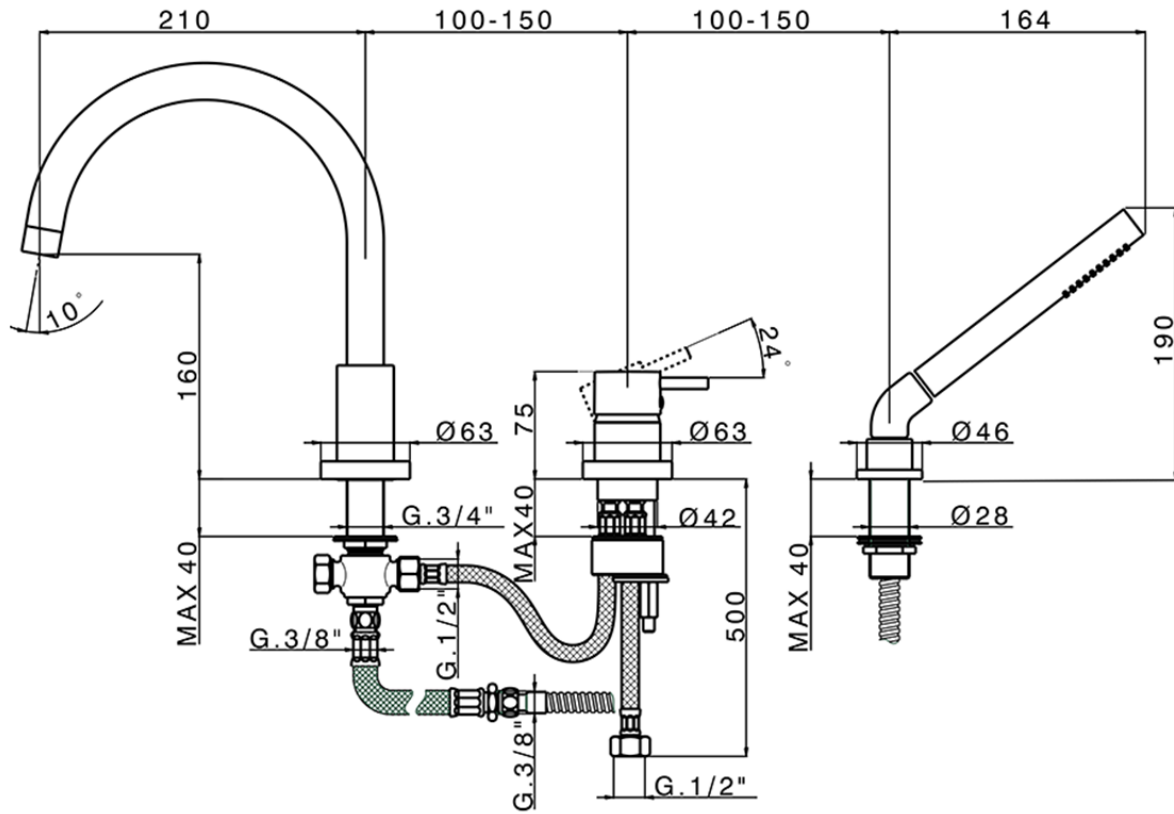

3-Hole deck mounted single lever bath mixer NUOVA KIRUNA_K2001260

K2001260

<https://en.huberitalia.com/3-hole-deck-mounted-single-lever-bath-mixer-nuova-kiruna-k2001260>

2026-06-13