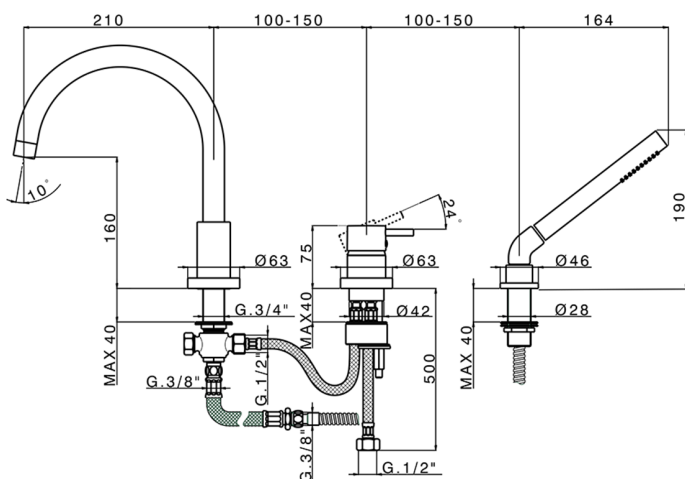

3-Hole deck mounted single lever bath mixer NUOVA KIRUNA_K2001260

MODEL **K2001260**

3-Hole deck mounted single lever bath mixer, automatic diverter, Brass One Spray handshower, 175 cm Brass flexible hose

AVAILABLE FINISHINGS

-  **21** 21 Chrome
-  **26** 26 Old Copper
-  **2F** 2F Brushed Nickel
-  **2W** 2W Brushed Gold
-  **40** 40 Matt Black
-  **4Q** 4Q Matt White

CHARACTERISTICS

Cartridge Spare Parts **ZZ93196000**

38 mm Cartridge

2026-04-09