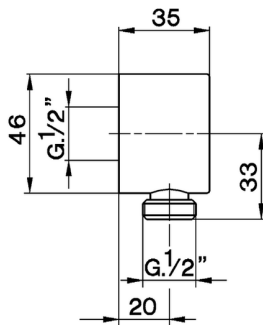

Elbow SHOWER_SS017300

MODEL **SS017300**

Elbow

AVAILABLE FINISHINGS

-  **21** 21 Chrome
-  **2F** 2F Brushed Nickel
-  **2Q** 2Q Black Titanium

CHARACTERISTICS

2026-04-05