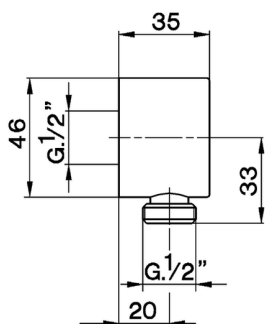

Elbow SHOWER_SS017300

MODEL **SS017300**

Elbow

AVAILABLE FINISHINGS

- 
21 21 Chrome
- 
2F 2F Brushed Nickel
- 
2Q 2Q Black Titanium

CHARACTERISTICS

2026-04-29